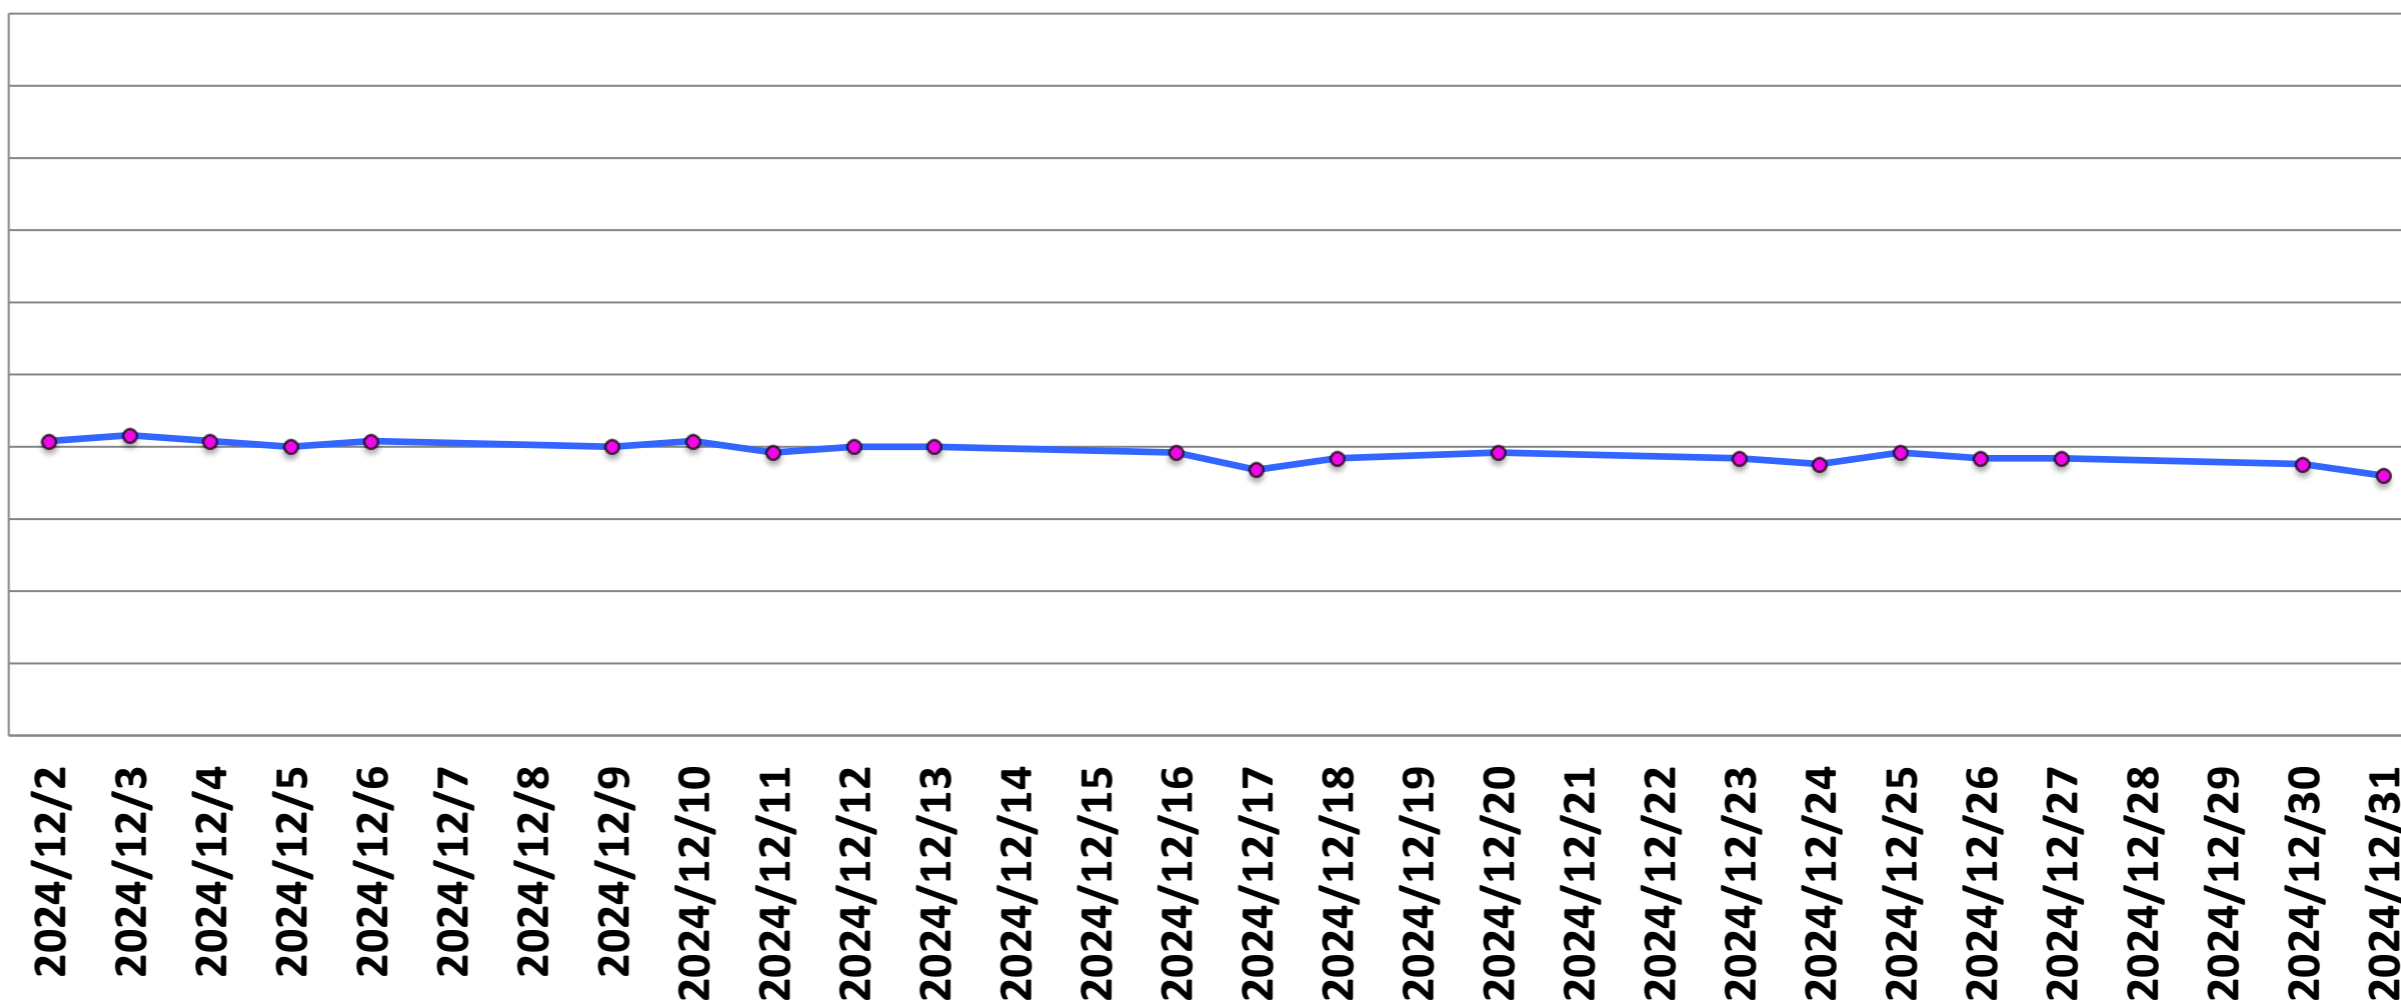

(MHz)

Central Frequency (MHz)

123.2560
123.2559
123.2558
123.2557
123.2556
123.2555
123.2554
123.2553
123.2552
123.2551
123.2550

SNR

P-P/mean of single voxel (%)

(%)

0.30
0.25
0.20
0.15
0.10
0.05
0.00

p2p/mean (%)

2024/12/3

2024/12/4

2024/12/5

2024/12/6

2024/12/7

2024/12/8

2024/12/9

2024/12/10

2024/12/11

2024/12/12

2024/12/13

2024/12/14

2024/12/15

2024/12/16

2024/12/17

2024/12/18

2024/12/19

2024/12/20

2024/12/21

2024/12/22

2024/12/23

2024/12/24

2024/12/25

2024/12/26