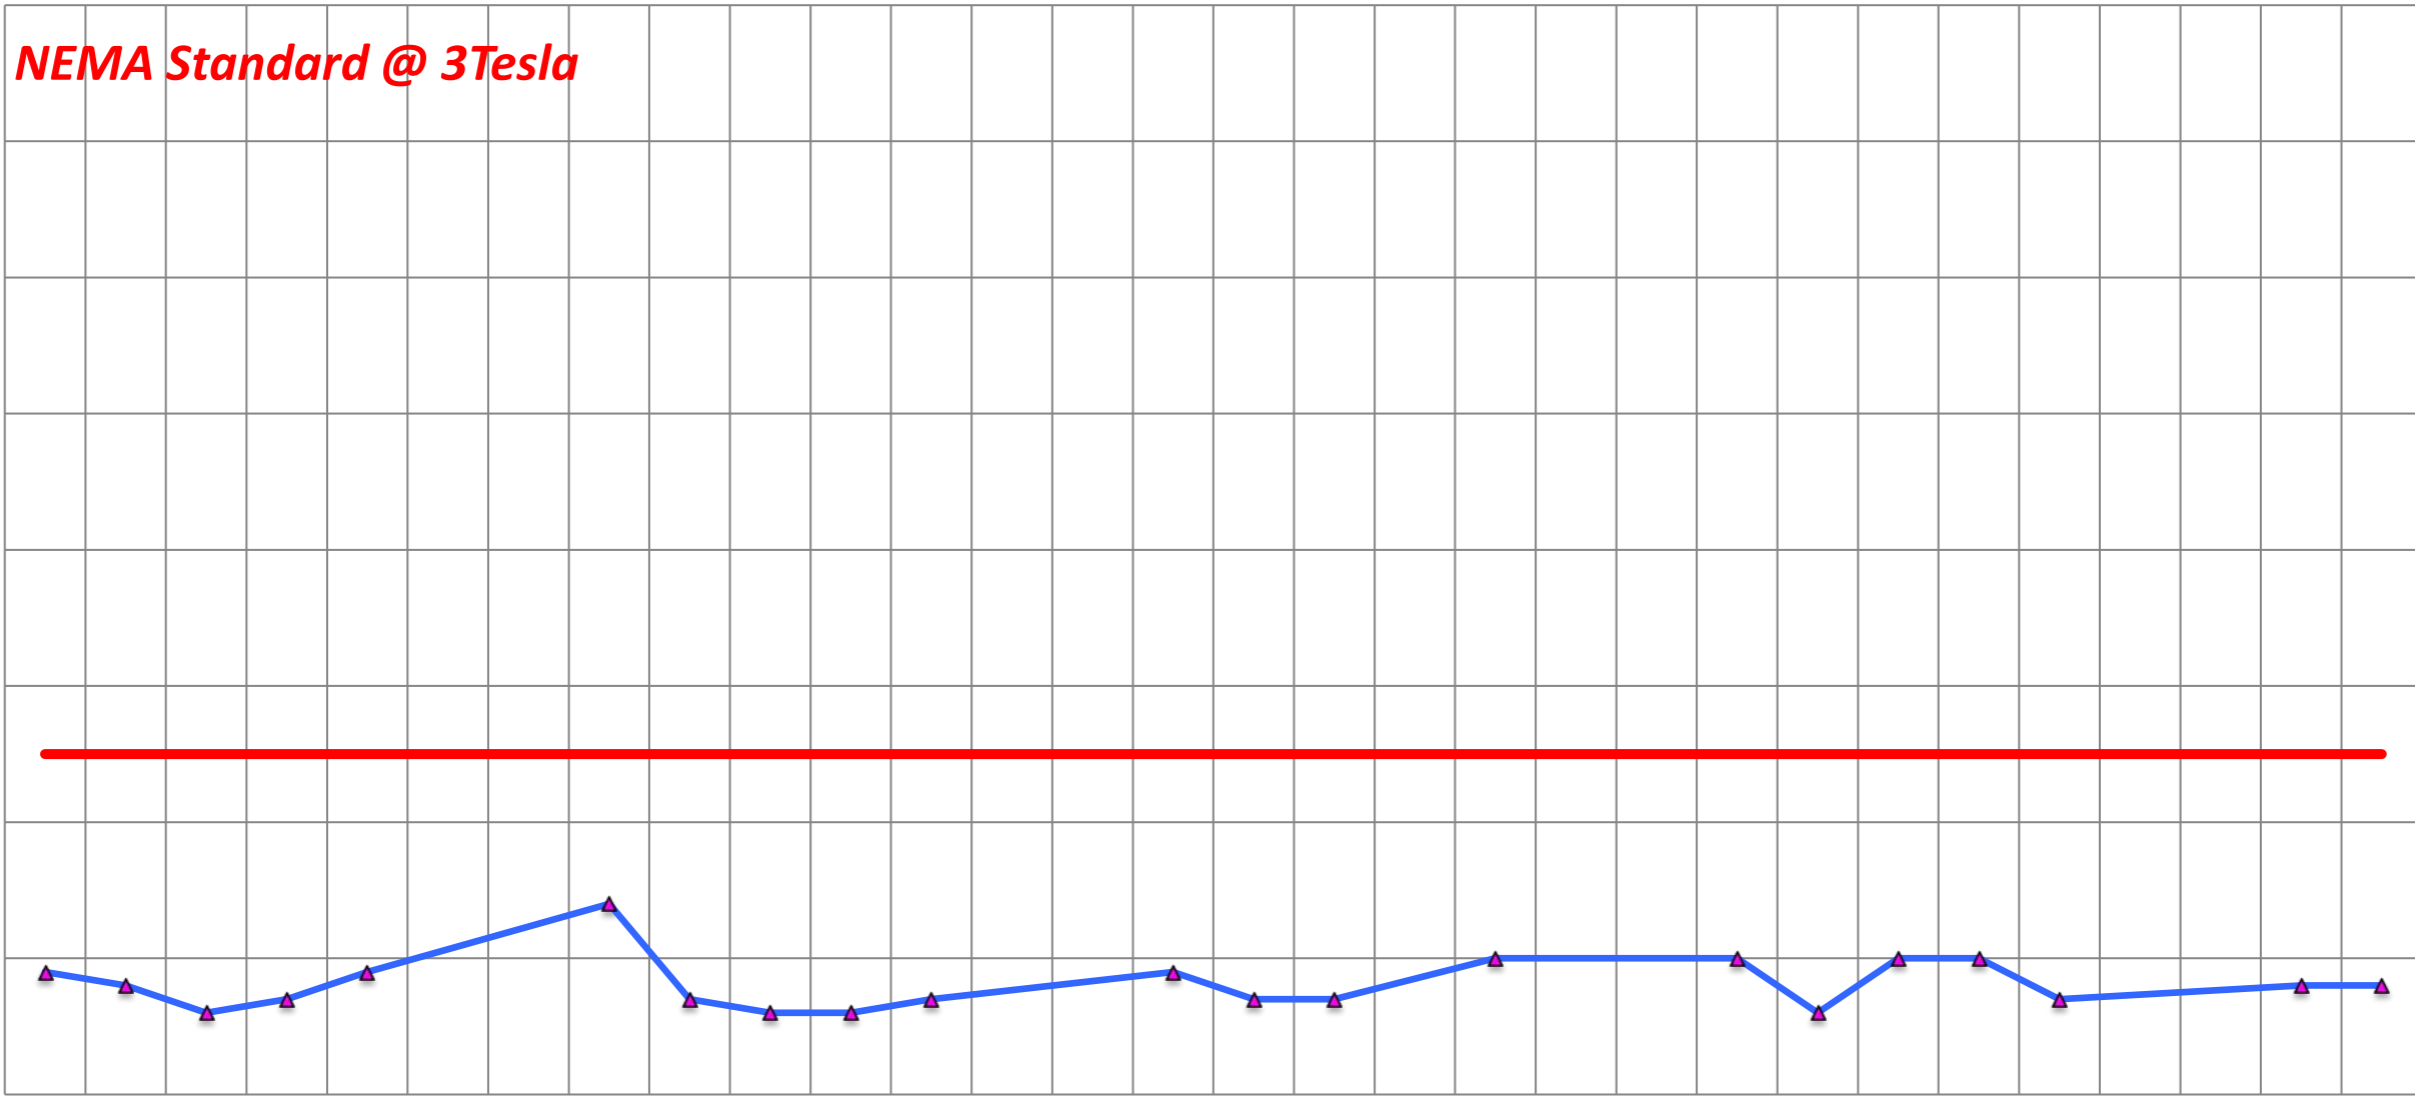

(MHz)

Central Frequency (MHz)

123.2560
123.2559
123.2558
123.2557
123.2556
123.2555
123.2554
123.2553
123.2552
123.2551
123.2550

SNR

P-P/mean of single voxel (%)

(%)

0.30
0.25
0.20
0.15
0.10
0.05
0.00

p2p/mean (%)

(%)

NEMA Standard @ 3Tesla

SGR

Drift Rate

He Level (%)

He (%)

80.0

75.0

2024/12/11

2024/12/12

2024/12/13

2024/12/14

2024/12/15

2024/12/16

2024/12/17

2024/12/18

2024/12/19

2024/12/20

2024/12/21

2024/12/22

2024/12/23

2024/12/24

2024/12/25

2024/12/26