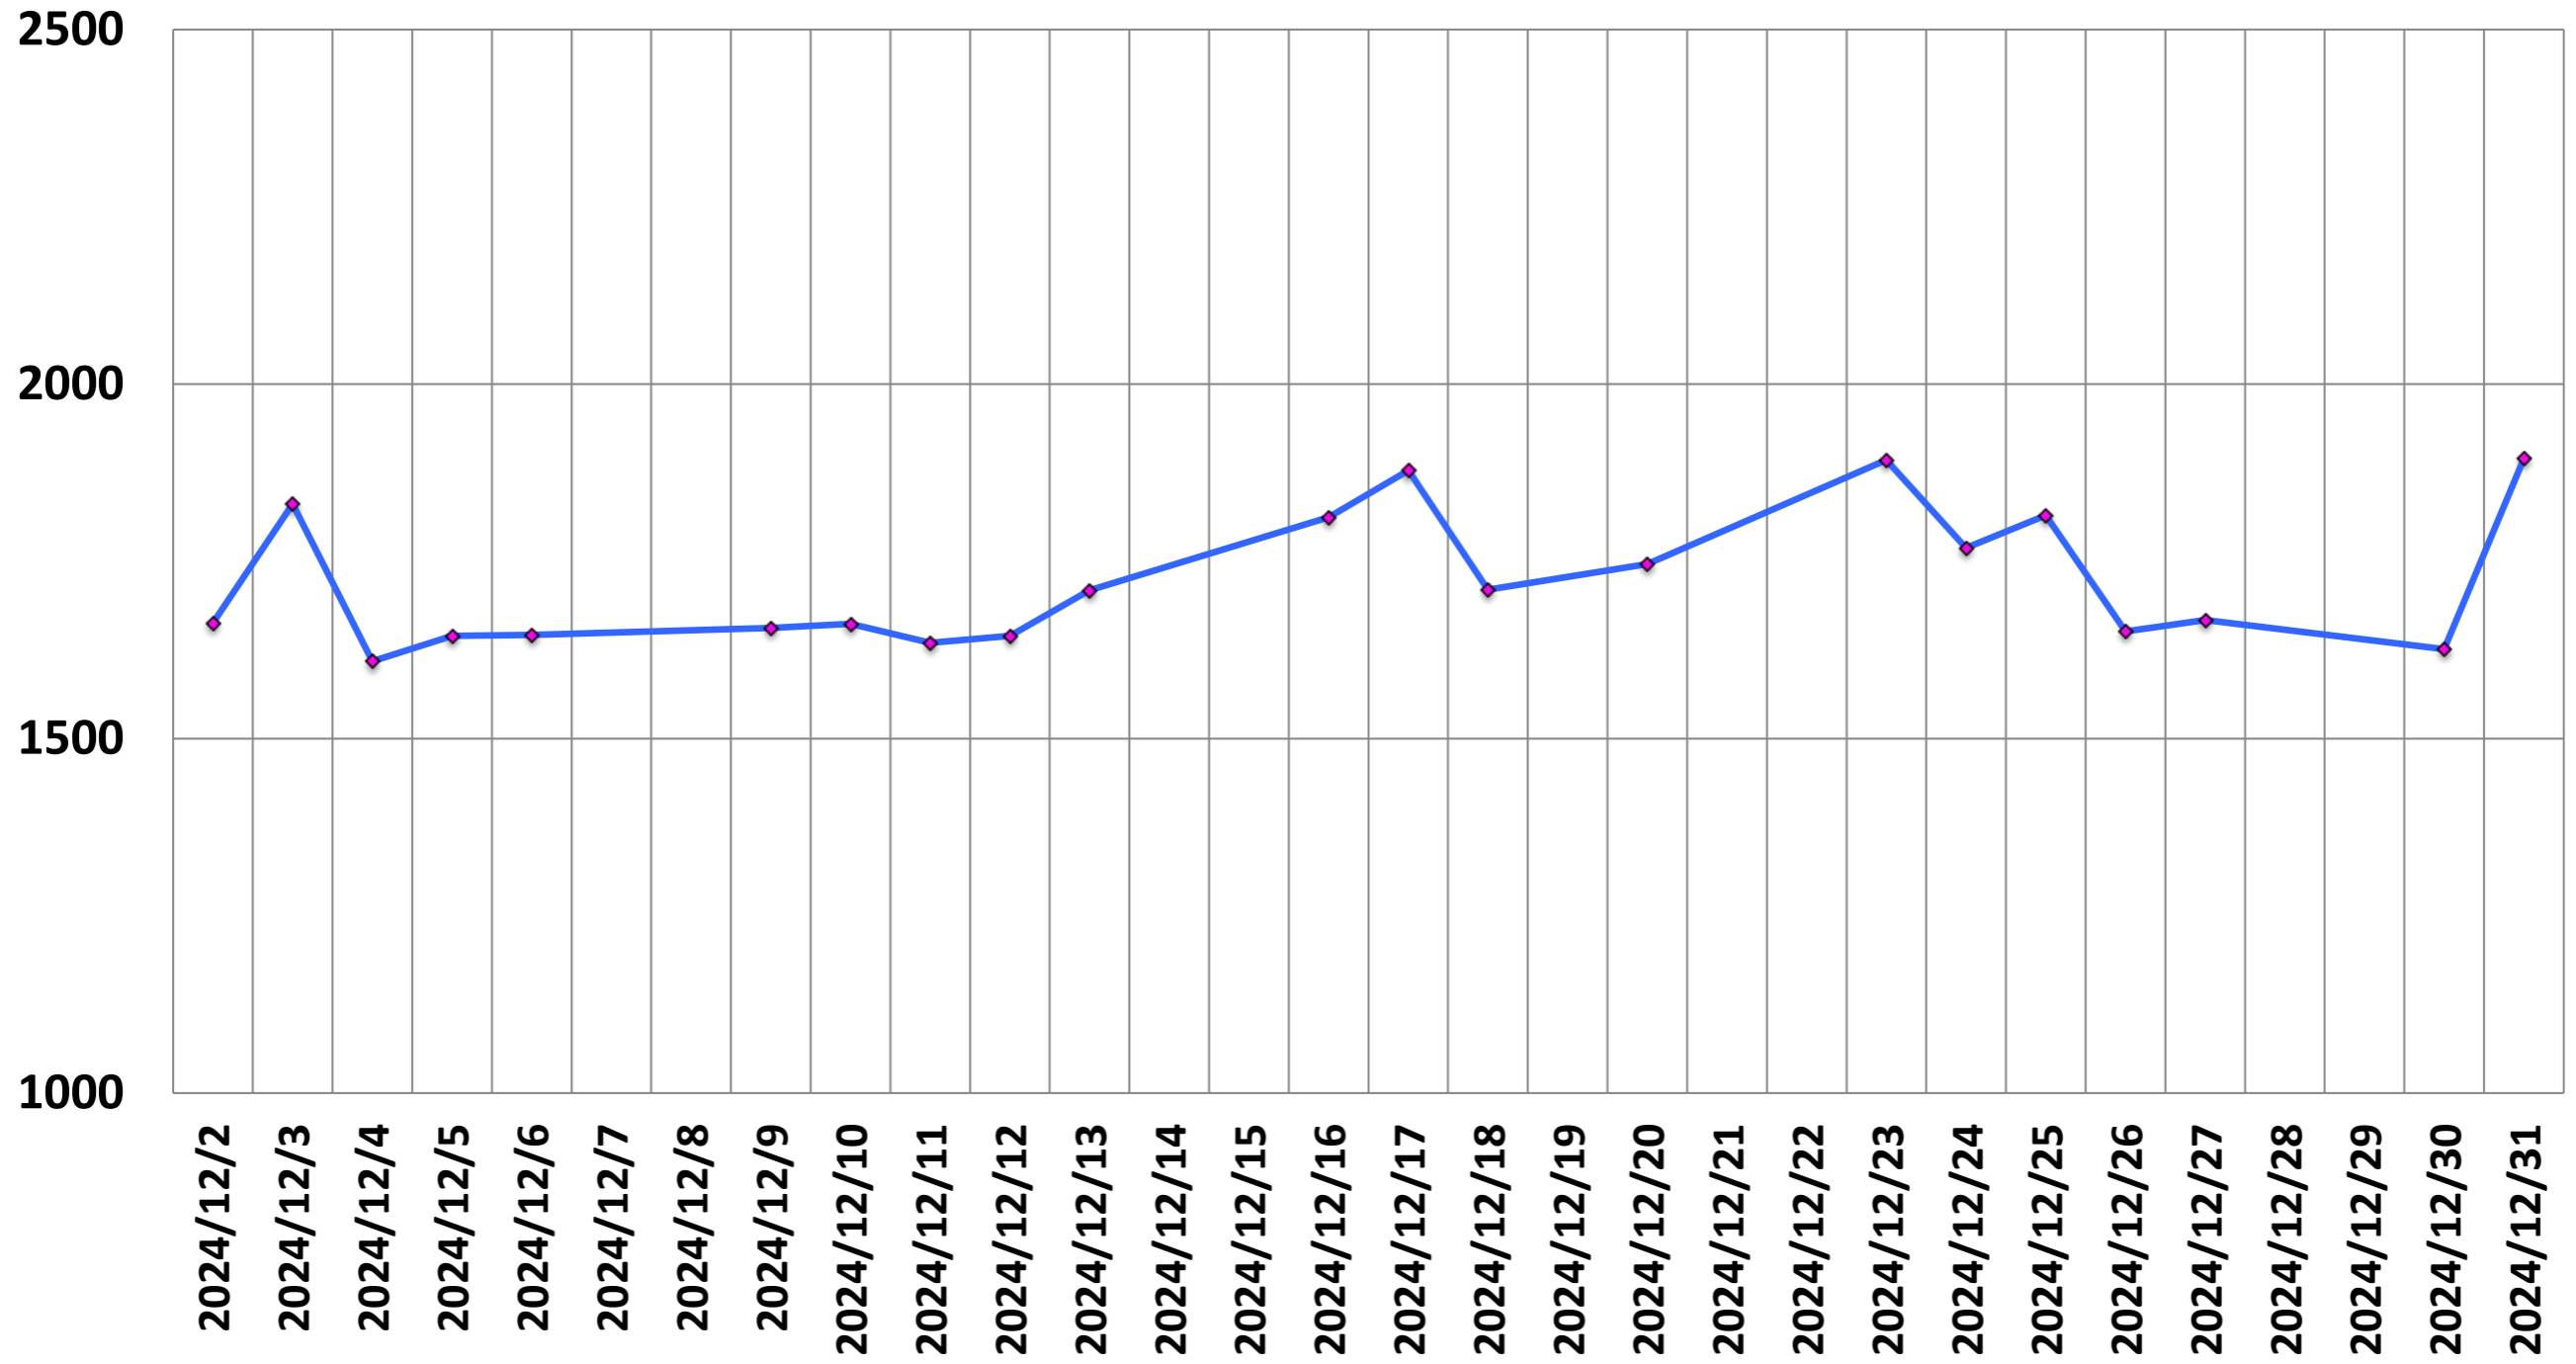

(MHz)

Central Frequency (MHz)

123.2560
123.2559
123.2558
123.2557
123.2556
123.2555
123.2554
123.2553
123.2552
123.2551
123.2550

SNR

P-P/mean of single voxel (%)

(%)

0.30
0.25
0.20
0.15
0.10
0.05
0.00

p2p/mean (%)

2024/12/3

2024/12/4

2024/12/5

2024/12/6

2024/12/7

2024/12/8

2024/12/9

2024/12/10

2024/12/11

2024/12/12

2024/12/13

2024/12/14

2024/12/15

2024/12/16

2024/12/17

2024/12/18

2024/12/19

2024/12/20

2024/12/21

2024/12/22

2024/12/23

2024/12/24

2024/12/25

2024/12/26