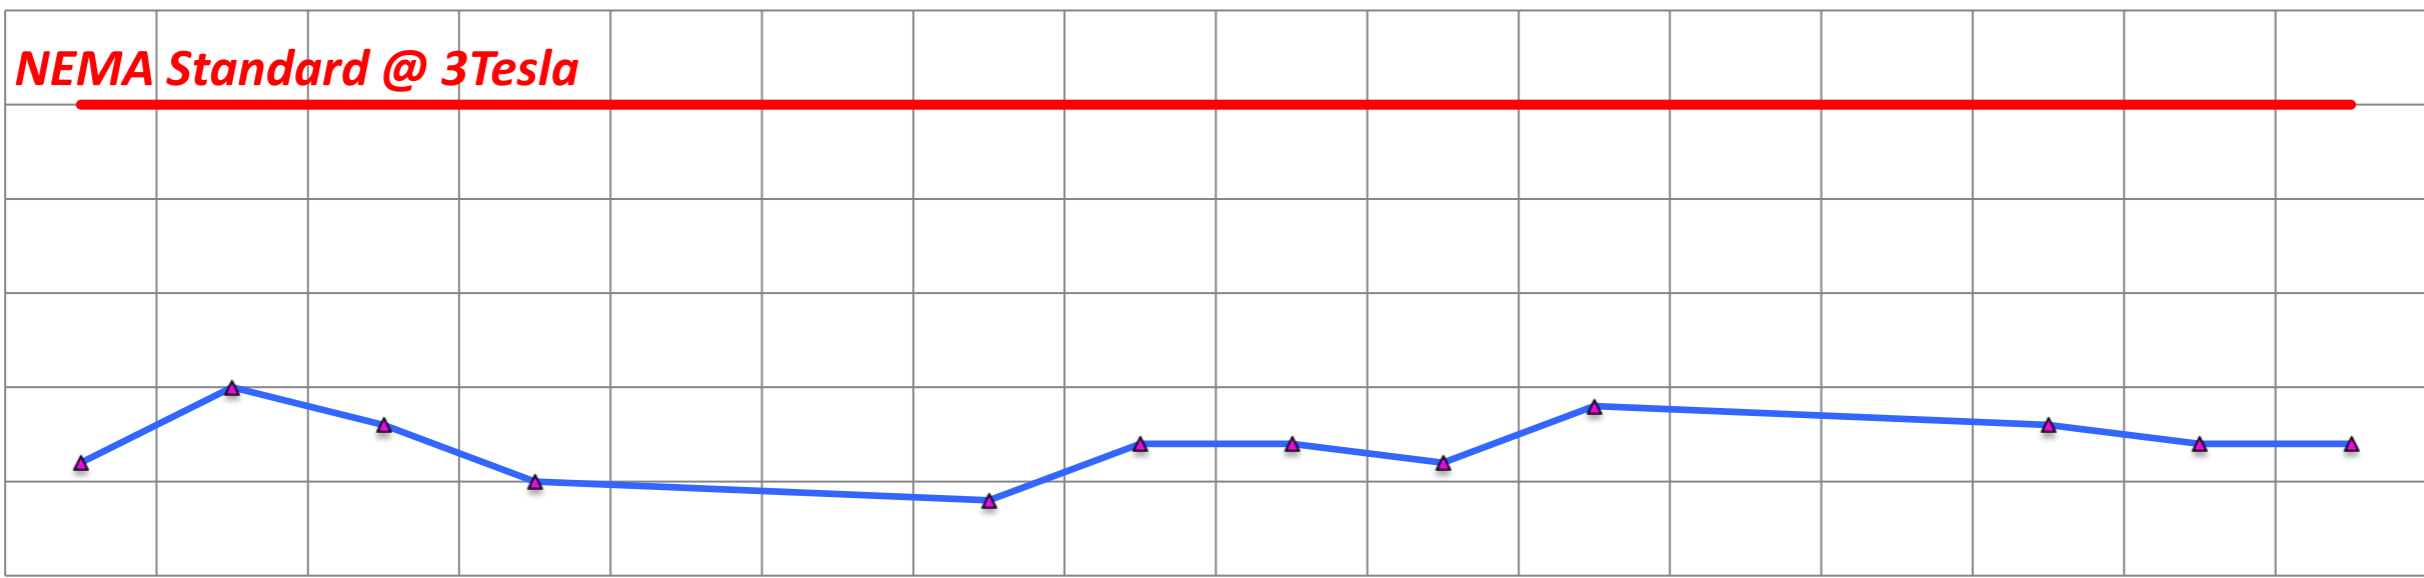

Drift Rate

He Level (%)

He (%)

85
80
75
70
65
60
55

2019/2/12 2019/2/13 2019/2/14 2019/2/15 2019/2/16 2019/2/17 2019/2/18 2019/2/19 2019/2/20 2019/2/21 2019/2/22 2019/2/23 2019/2/24 2019/2/25 2019/2/26 2019/2/27

p2p/mean (%)

(%)
0.3
0.25
0.2
0.15
0.1
0.05
0

NEMA Standard @ 3Tesla

2019/2/12 2019/2/13 2019/2/14 2019/2/15 2019/2/16 2019/2/17 2019/2/18 2019/2/19 2019/2/20 2019/2/21 2019/2/22 2019/2/23 2019/2/24 2019/2/25 2019/2/26 2019/2/27