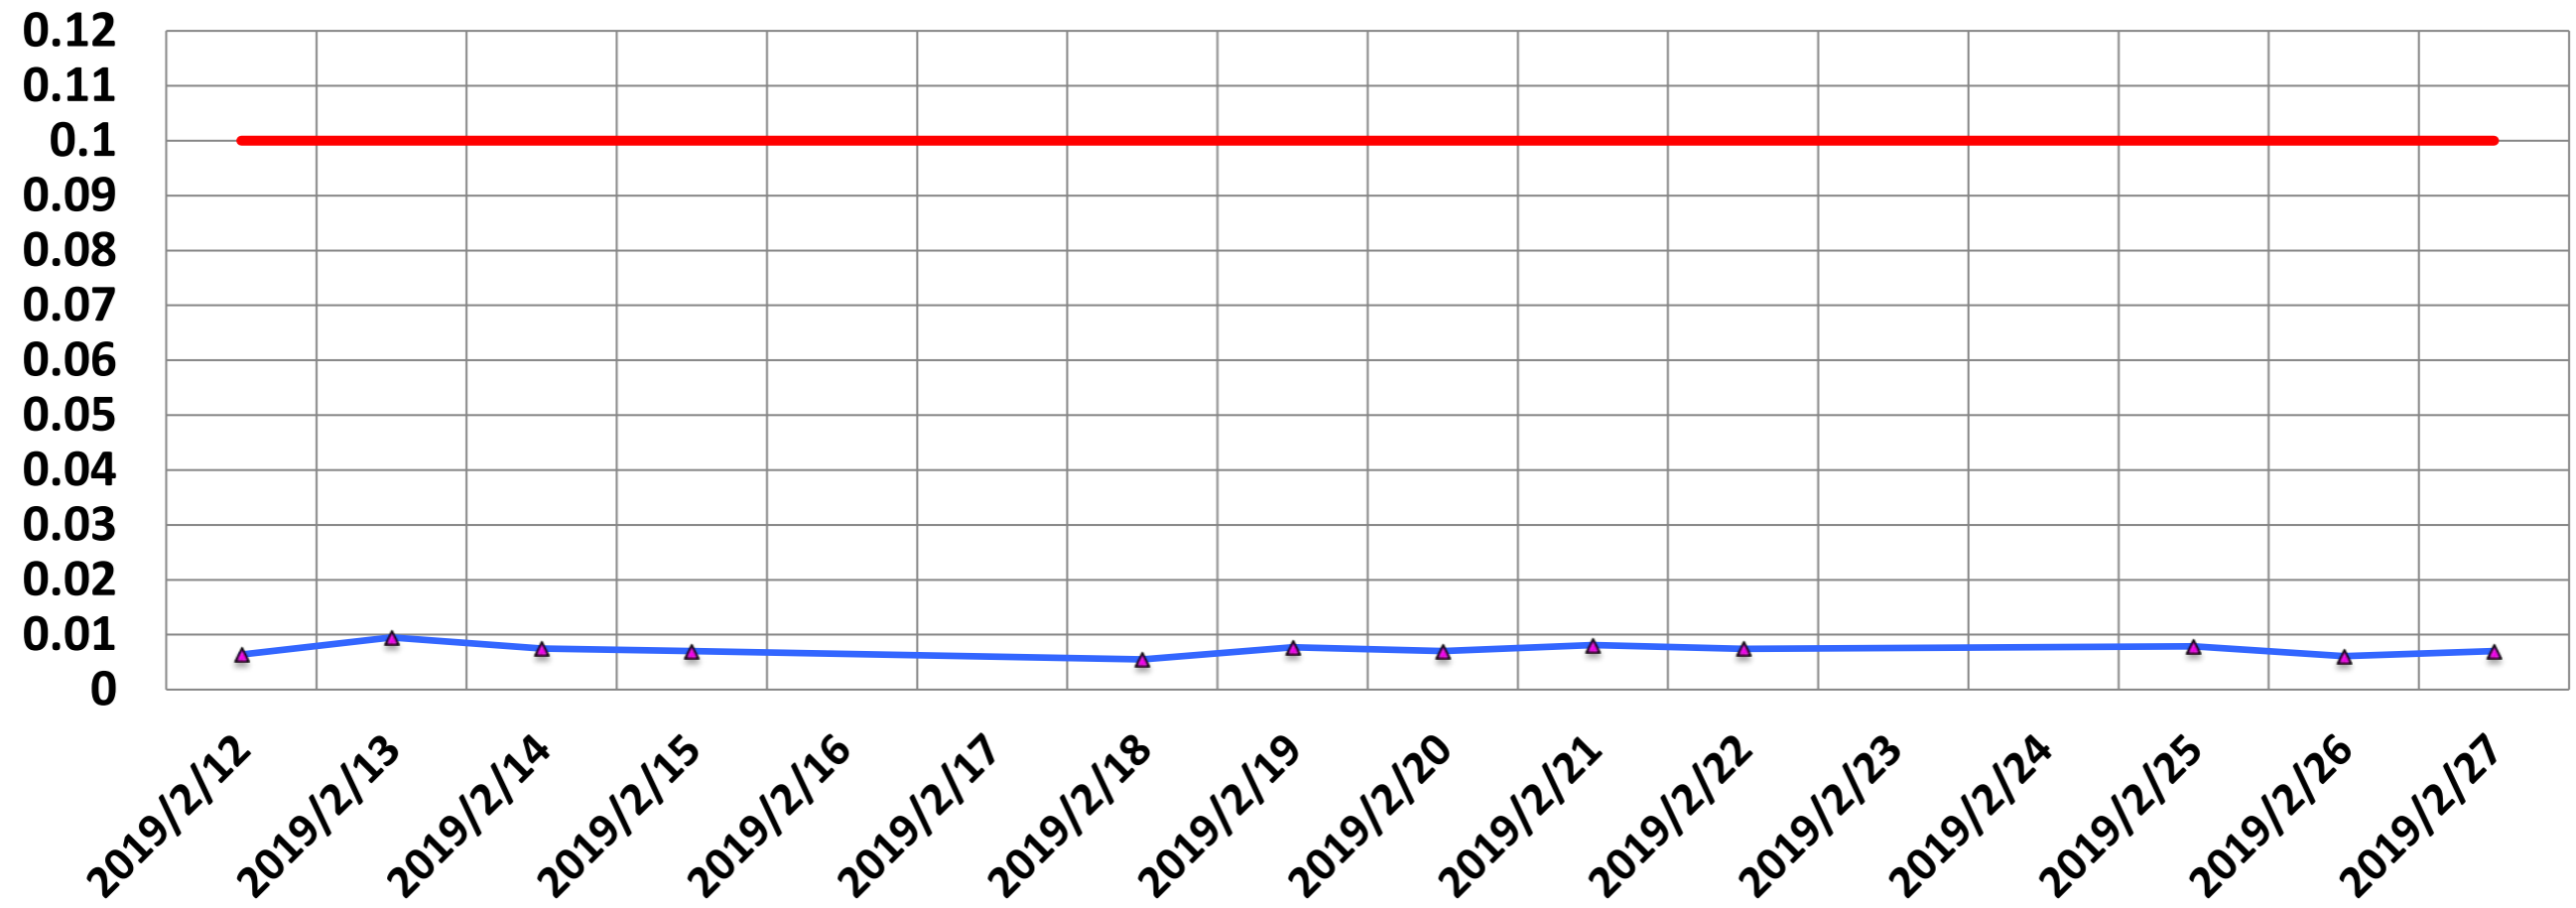

Central Frequency (MHz)

(MHz)

123.2640
123.2635
123.2630
123.2625
123.2620
123.2615
123.2610
123.2605
123.2600

2019/2/12 2019/2/13 2019/2/14 2019/2/15 2019/2/16 2019/2/17 2019/2/18 2019/2/19 2019/2/20 2019/2/21 2019/2/22 2019/2/23 2019/2/24 2019/2/25 2019/2/26 2019/2/27

Drift Rate

He Level (%)

He (%)

85
80
75
70
65
60
55

2019/2/12 2019/2/13 2019/2/14 2019/2/15 2019/2/16 2019/2/17 2019/2/18 2019/2/19 2019/2/20 2019/2/21 2019/2/22 2019/2/23 2019/2/24 2019/2/25 2019/2/26 2019/2/27