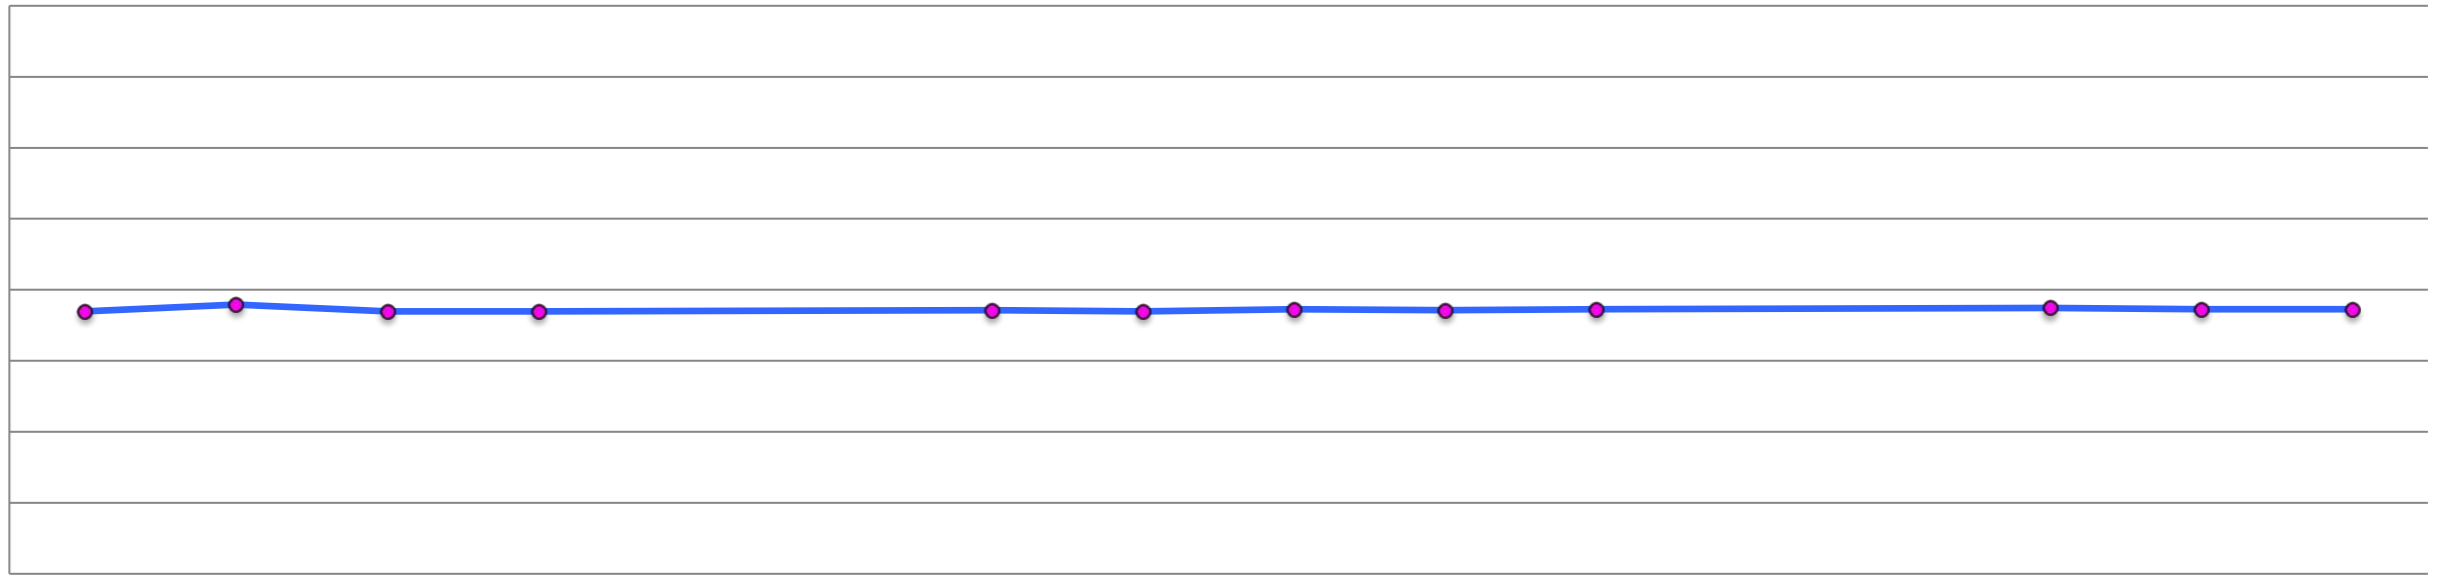

Central Frequency (MHz)

(MHz)

123.2640
123.2635
123.2630
123.2625
123.2620
123.2615
123.2610
123.2605
123.2600

2019/2/12 2019/2/13 2019/2/14 2019/2/15 2019/2/16 2019/2/17 2019/2/18 2019/2/19 2019/2/20 2019/2/21 2019/2/22 2019/2/23 2019/2/24 2019/2/25 2019/2/26 2019/2/27

Drift Rate

He Level (%)

He (%)

85
80
75
70
65
60
55

2019/2/12 2019/2/13 2019/2/14 2019/2/15 2019/2/16 2019/2/17 2019/2/18 2019/2/19 2019/2/20 2019/2/21 2019/2/22 2019/2/23 2019/2/24 2019/2/25 2019/2/26 2019/2/27

p2p/mean (%)

(%)
0.3
0.25
0.2
0.15
0.1
0.05
0

NEMA Standard @ 3Tesla

2019/2/12 2019/2/13 2019/2/14 2019/2/15 2019/2/16 2019/2/17 2019/2/18 2019/2/19 2019/2/20 2019/2/21 2019/2/22 2019/2/23 2019/2/24 2019/2/25 2019/2/26 2019/2/27