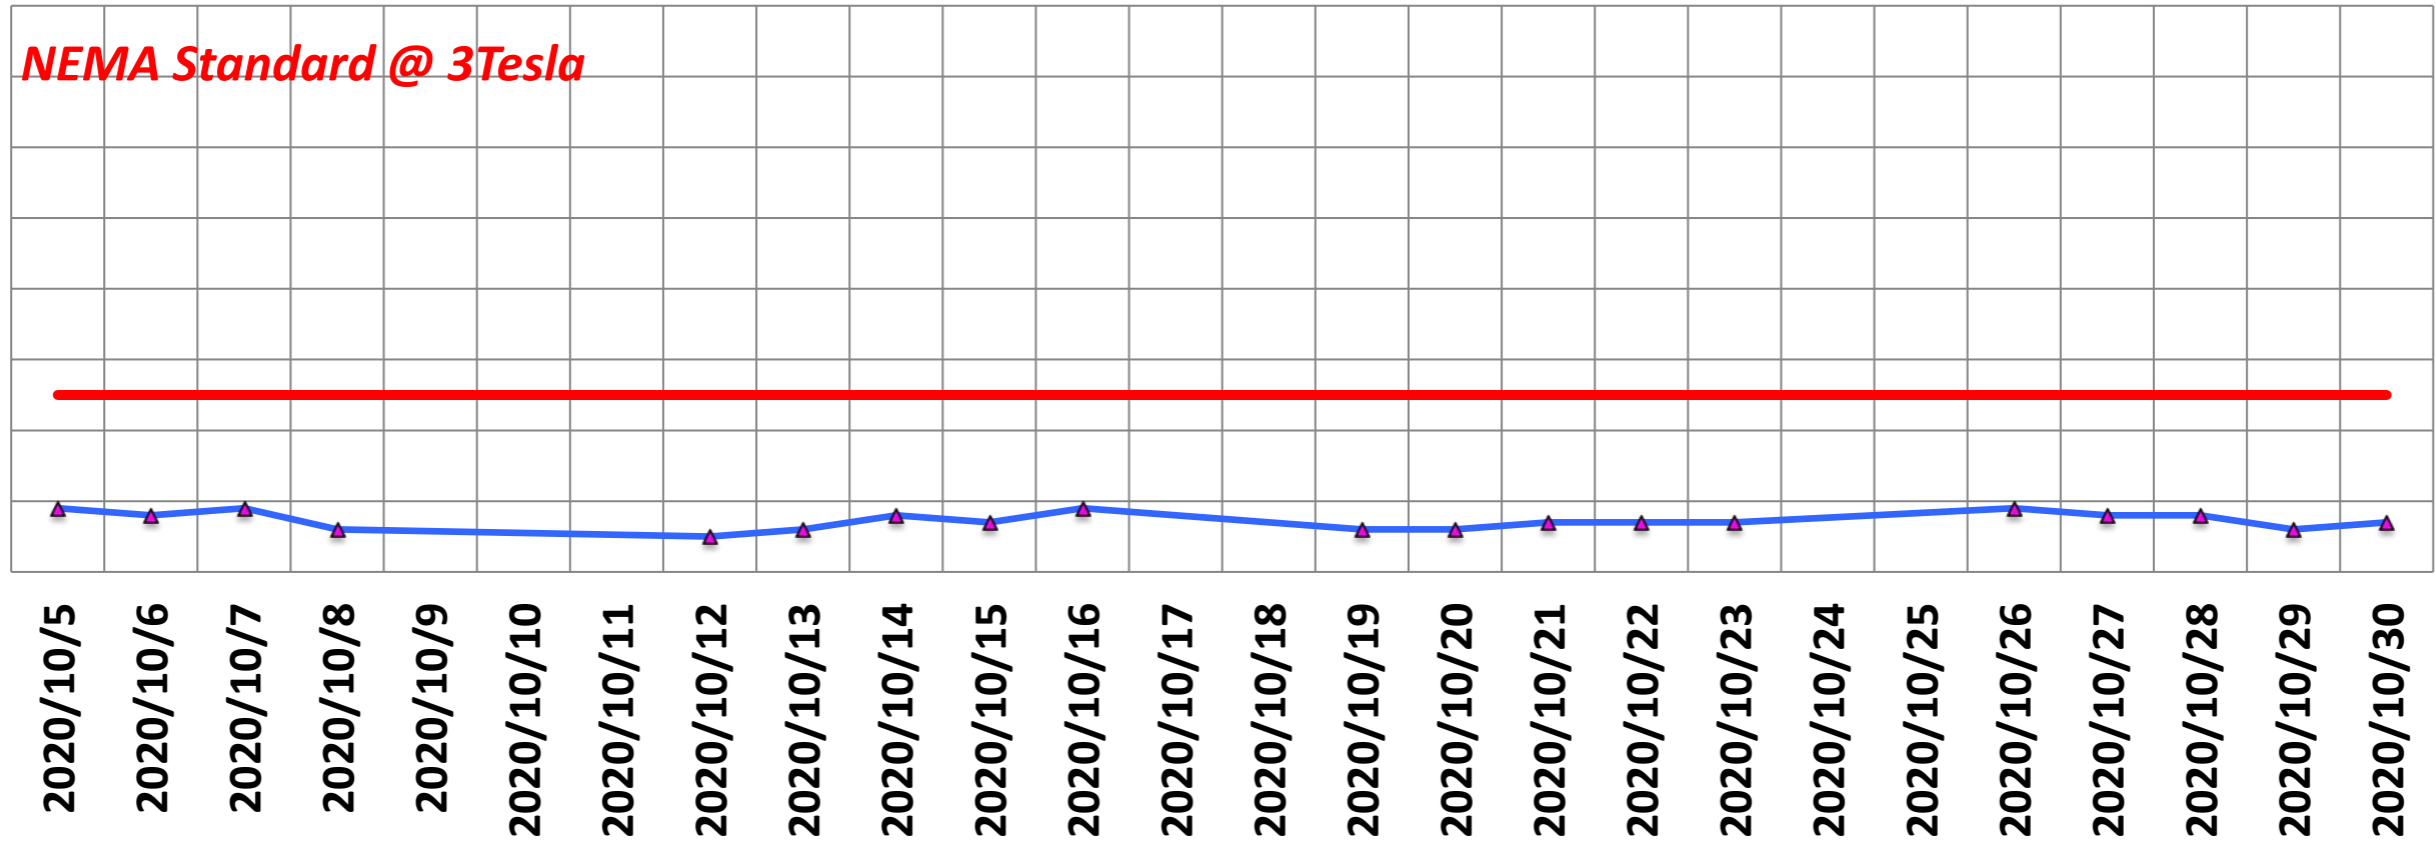

p2p/mean (%)

(%)

0.8
0.7
0.6
0.5
0.4
0.3
0.2
0.1
0

NEMA Standard @ 3Tesla