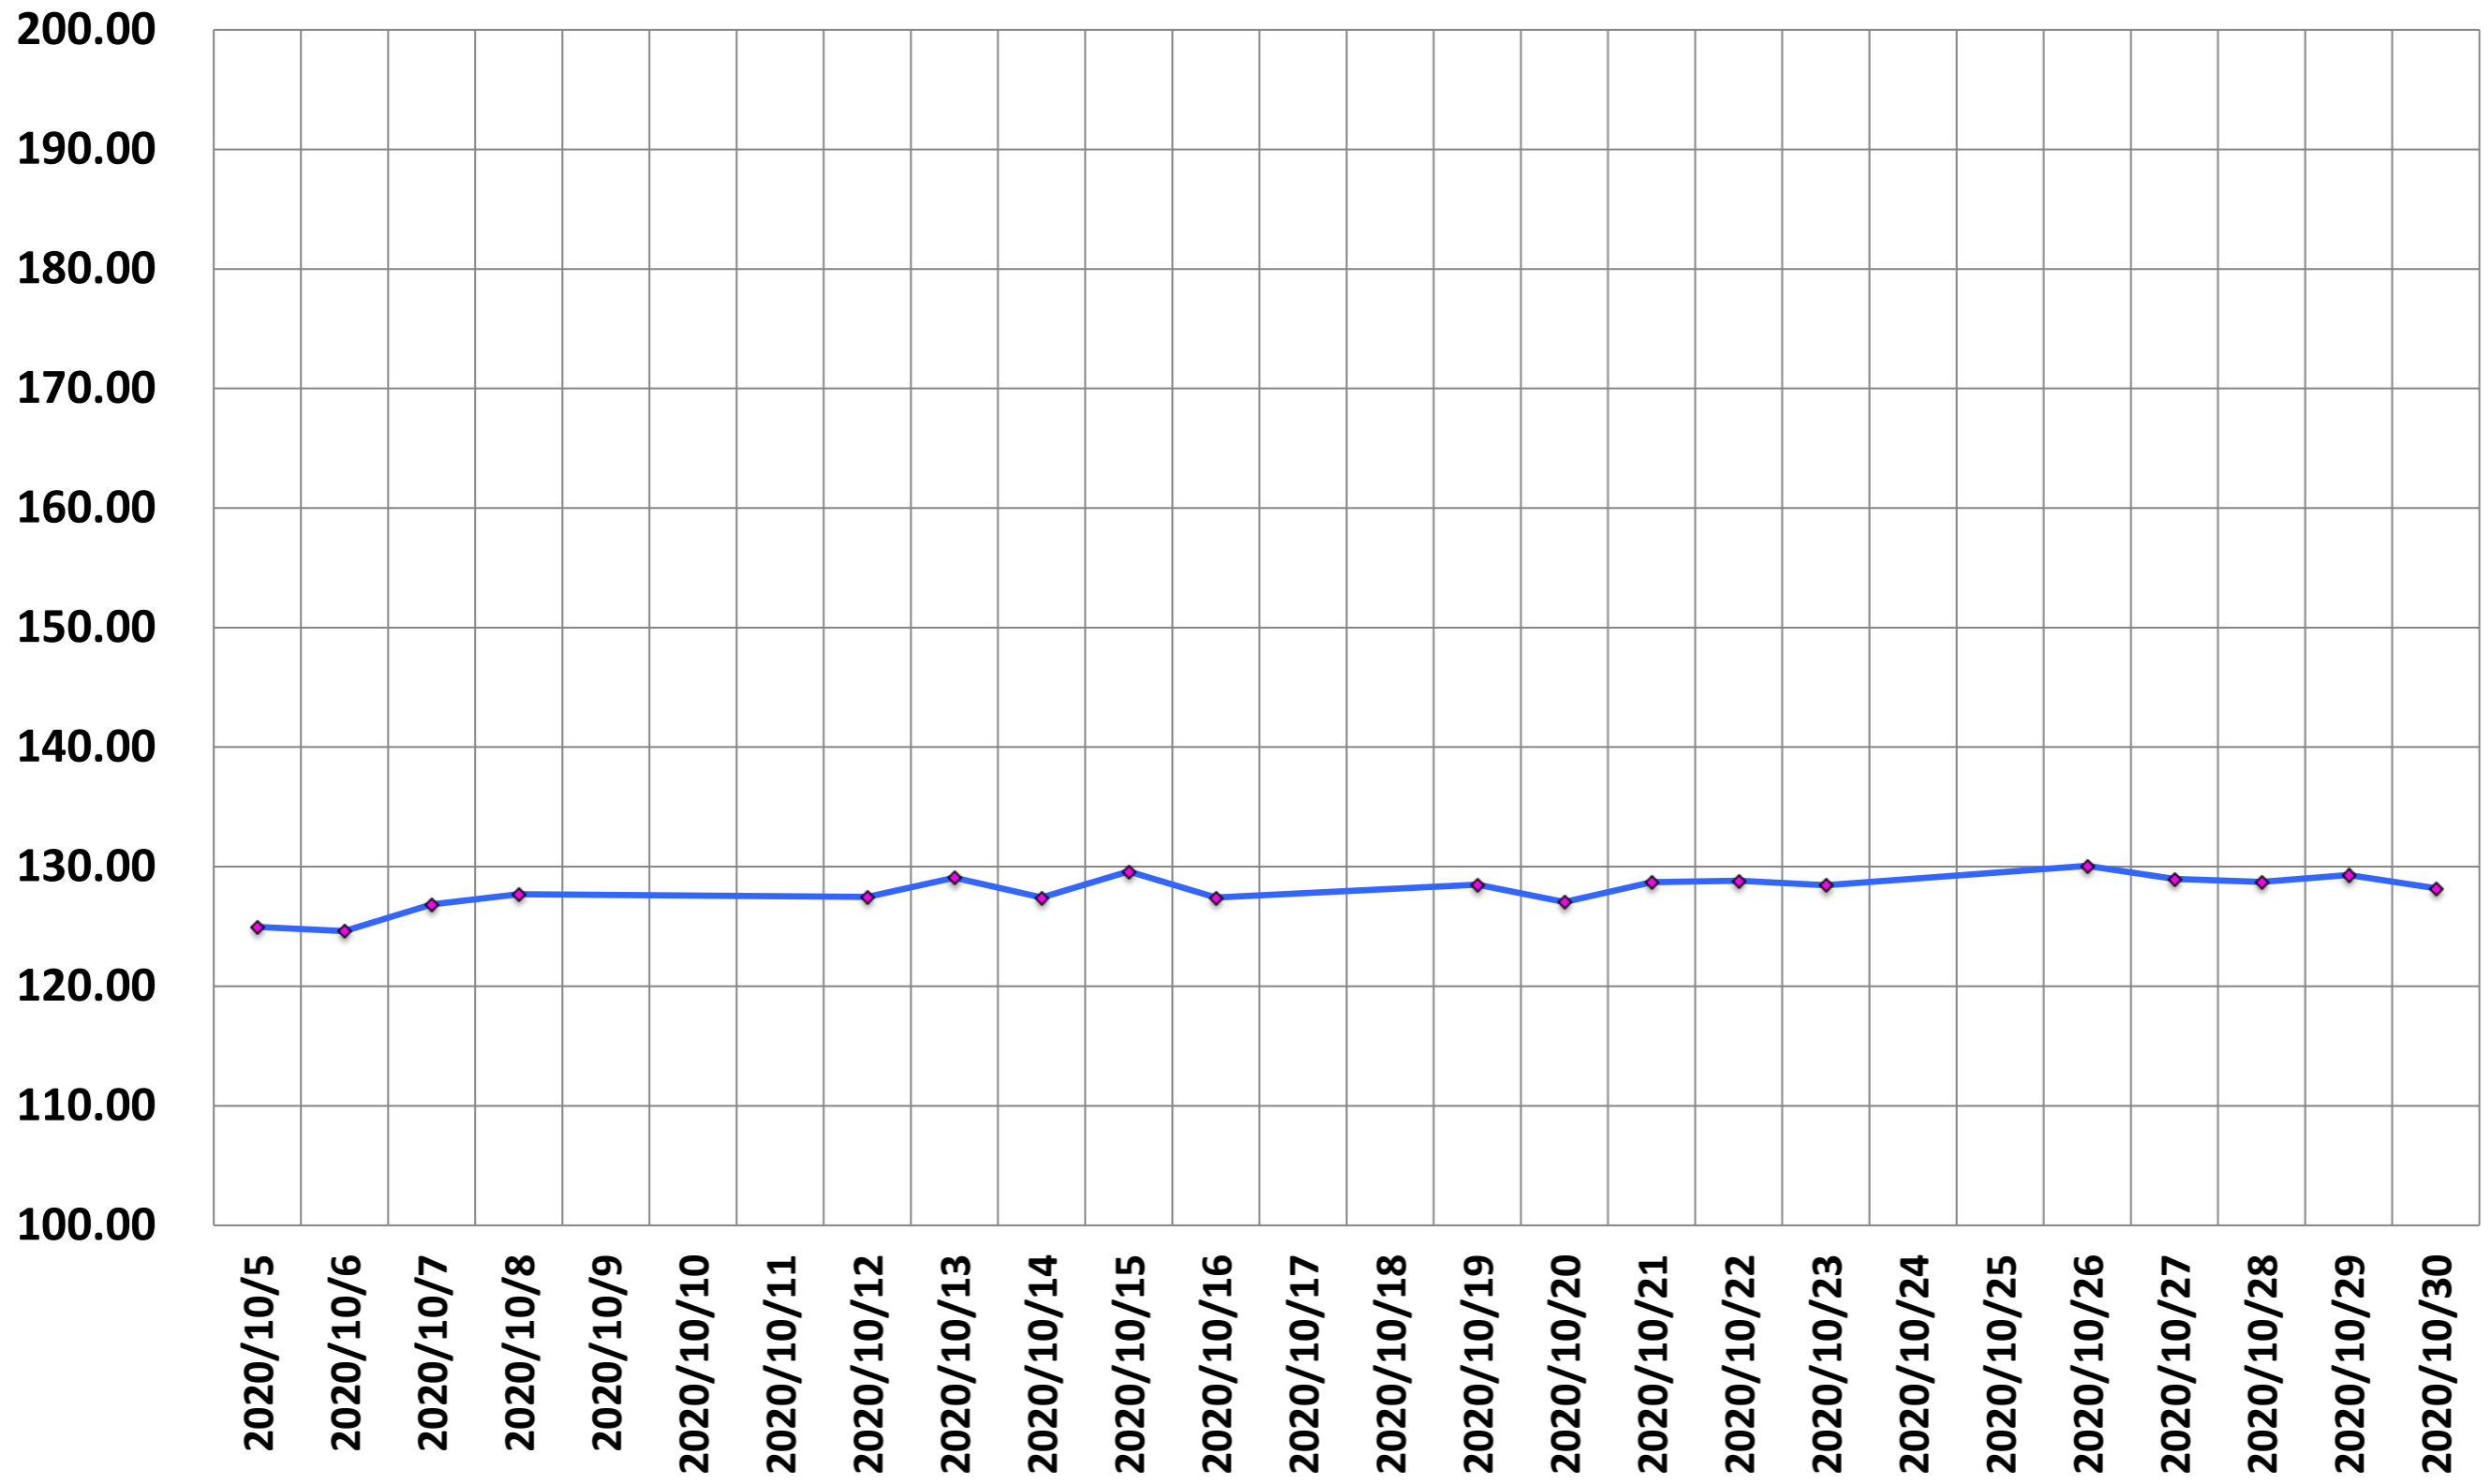

(MHz)

Central Frequency (MHz)

123.2600
123.2595
123.2590
123.2585
123.2580
123.2575
123.2570
123.2565
123.2560
123.2555
123.2550
123.2545
123.2540
123.2535
123.2530

SNR

SGR

P-P/mean of single voxel (%)

(%)

p2p/mean (%)