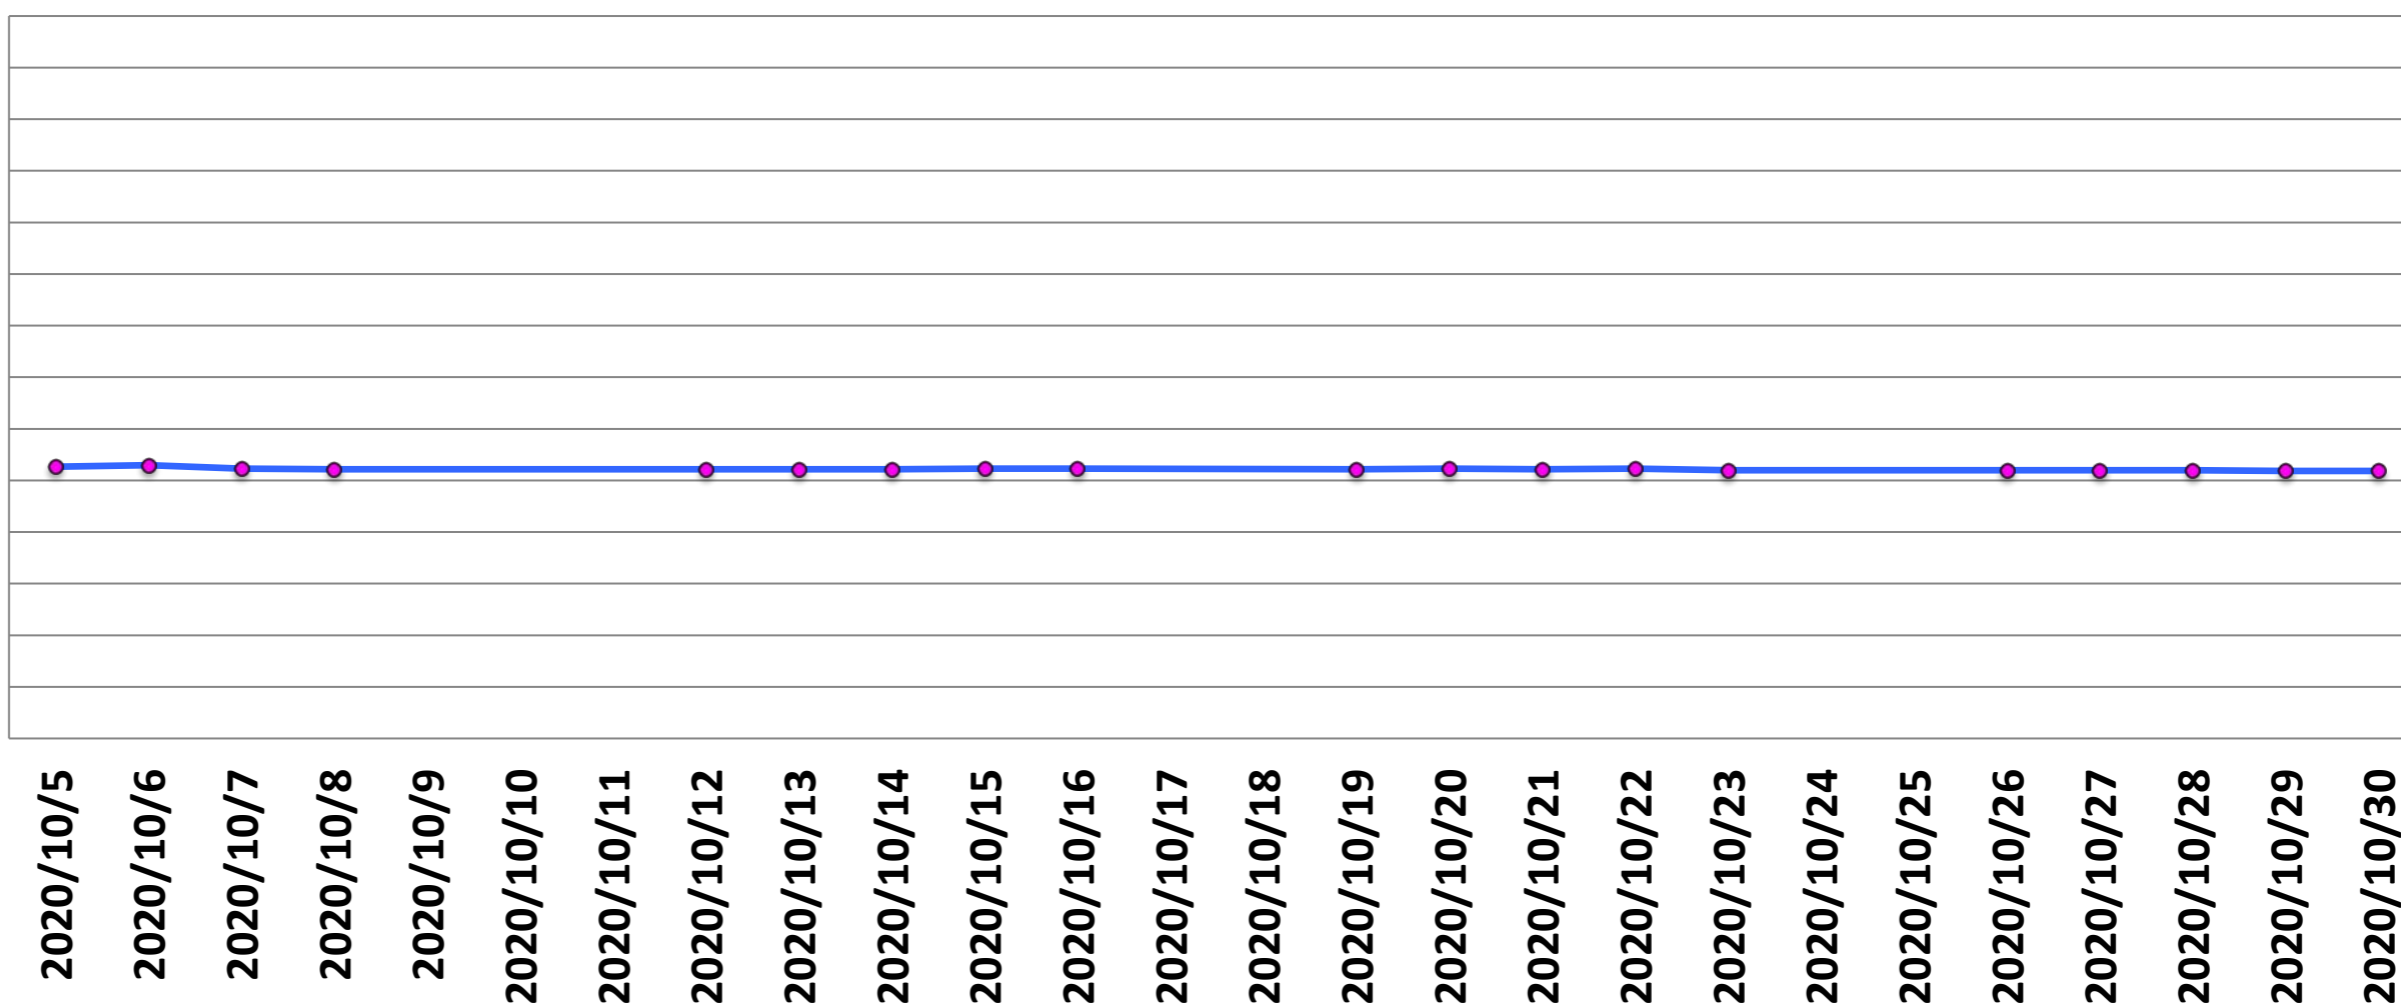

(MHz)

Central Frequency (MHz)

123.2600
123.2595
123.2590
123.2585
123.2580
123.2575
123.2570
123.2565
123.2560
123.2555
123.2550
123.2545
123.2540
123.2535
123.2530

SNR

SGR

P-P/mean of single voxel (%)

(%)

p2p/mean (%)