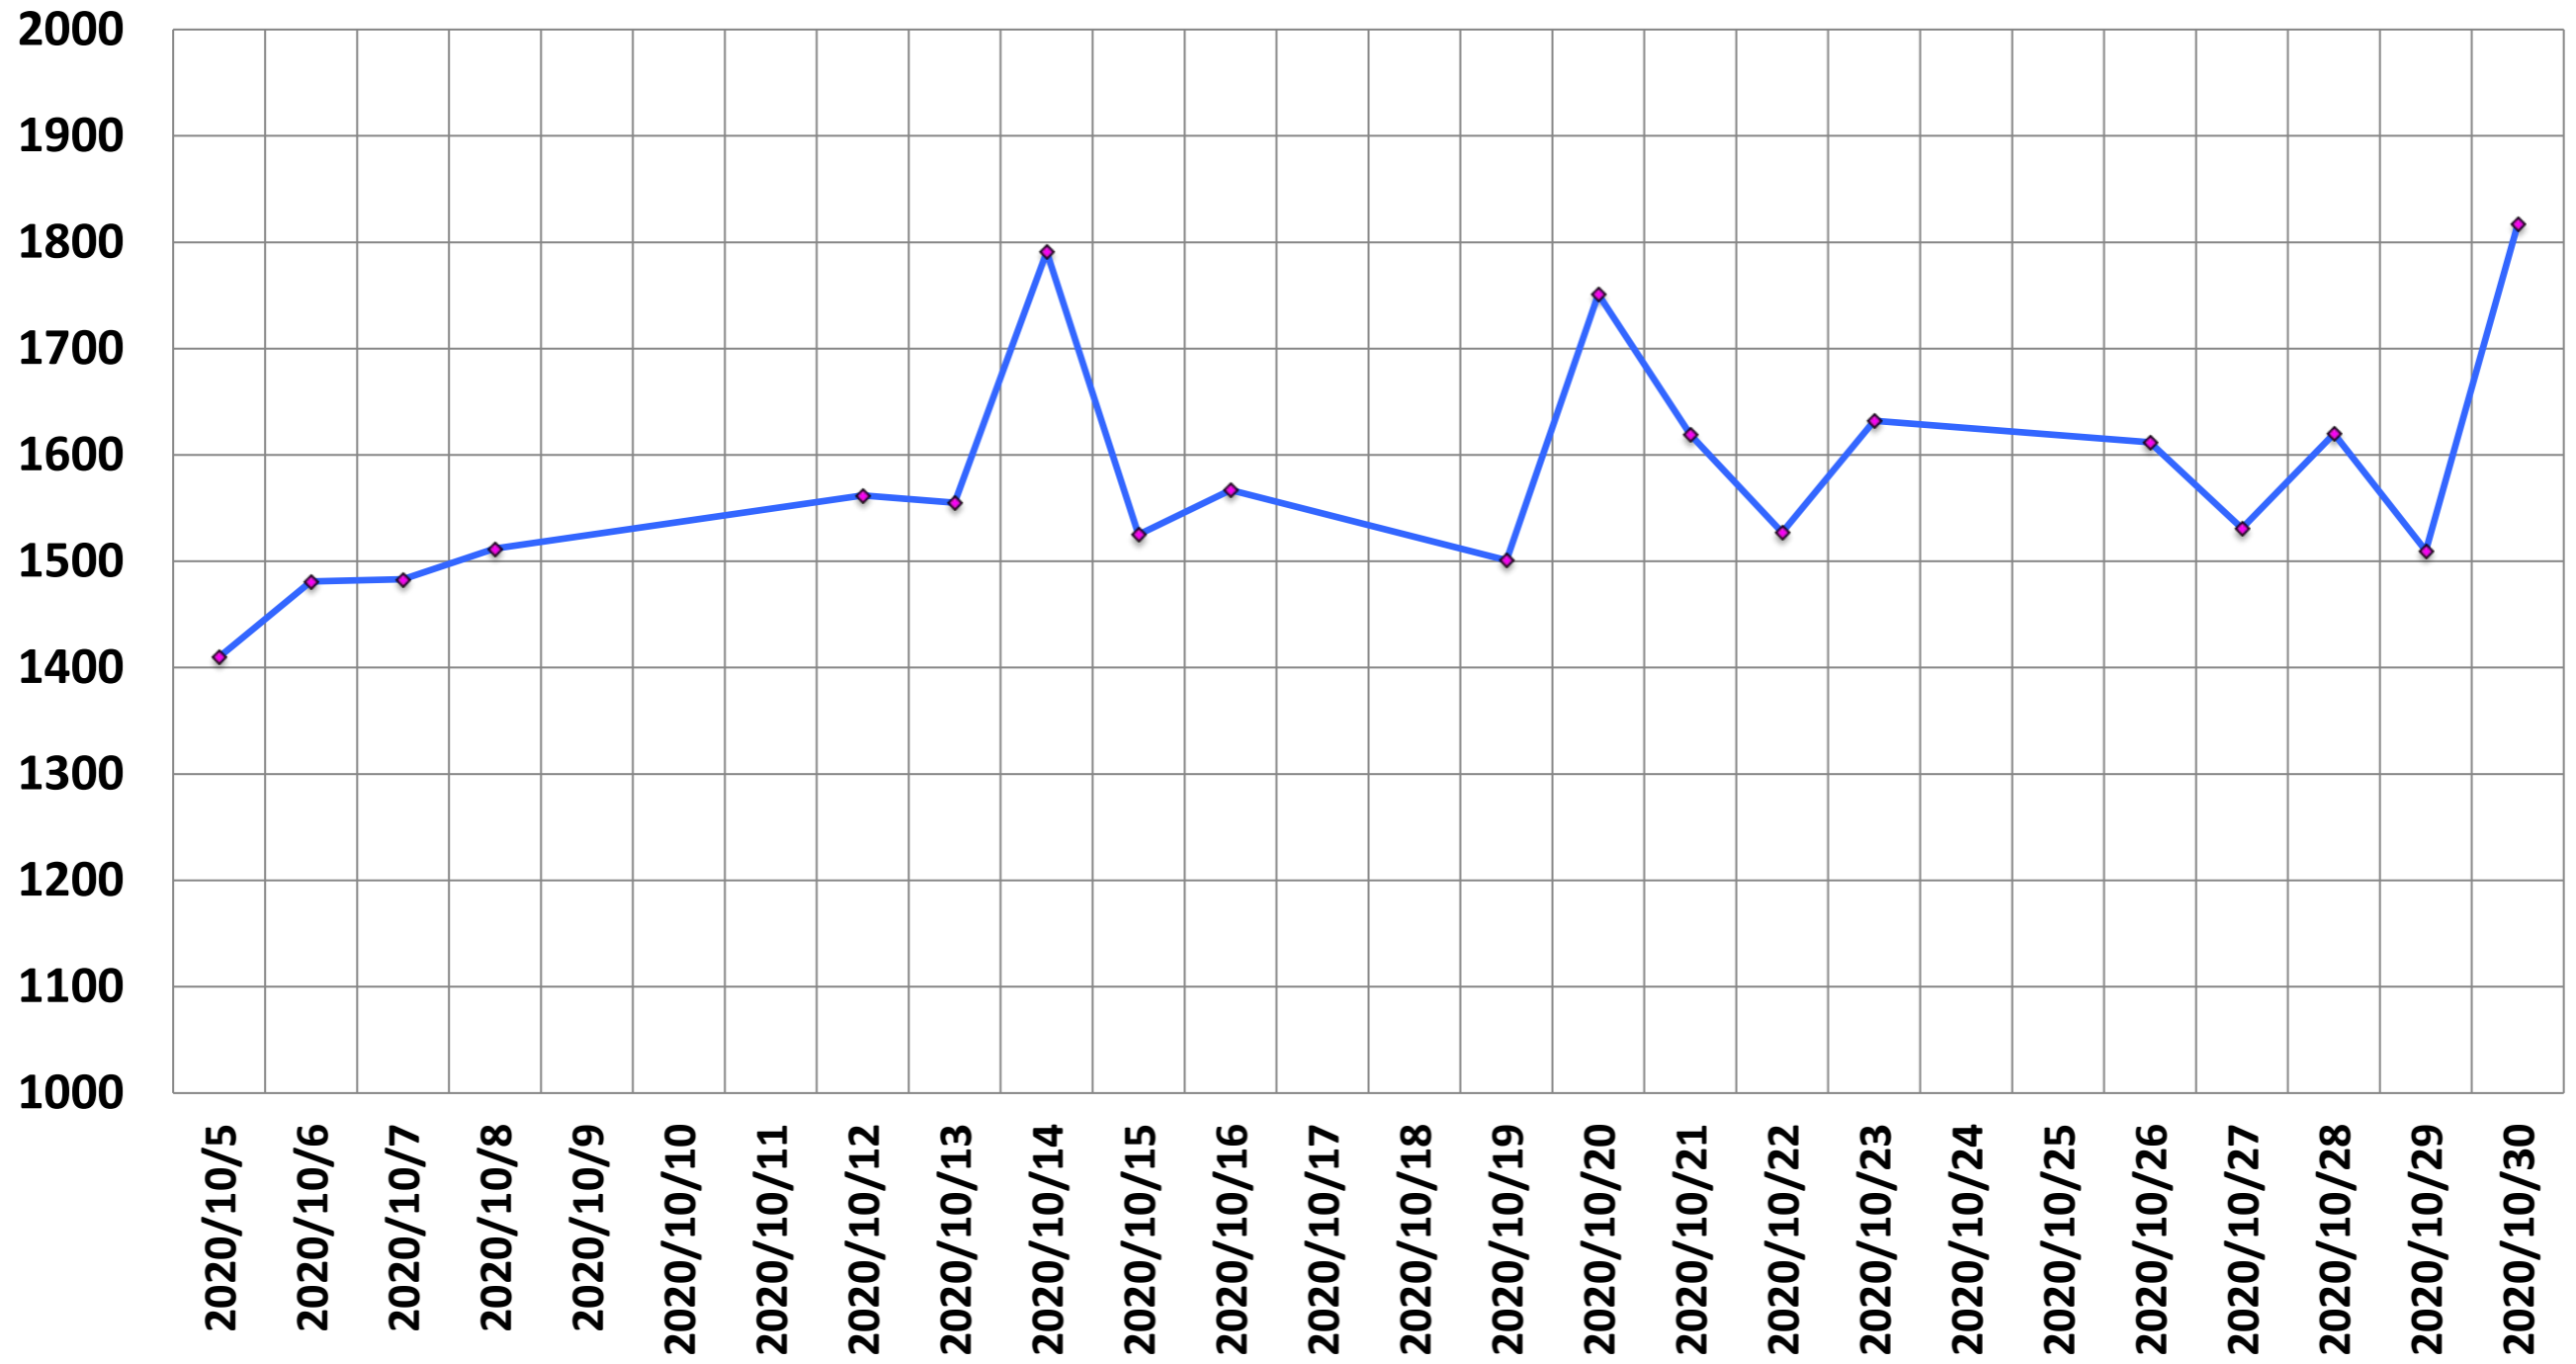

(MHz)

Central Frequency (MHz)

123.2600
123.2595
123.2590
123.2585
123.2580
123.2575
123.2570
123.2565
123.2560
123.2555
123.2550
123.2545
123.2540
123.2535
123.2530

SNR

SGR

P-P/mean of single voxel (%)

(%)

p2p/mean (%)