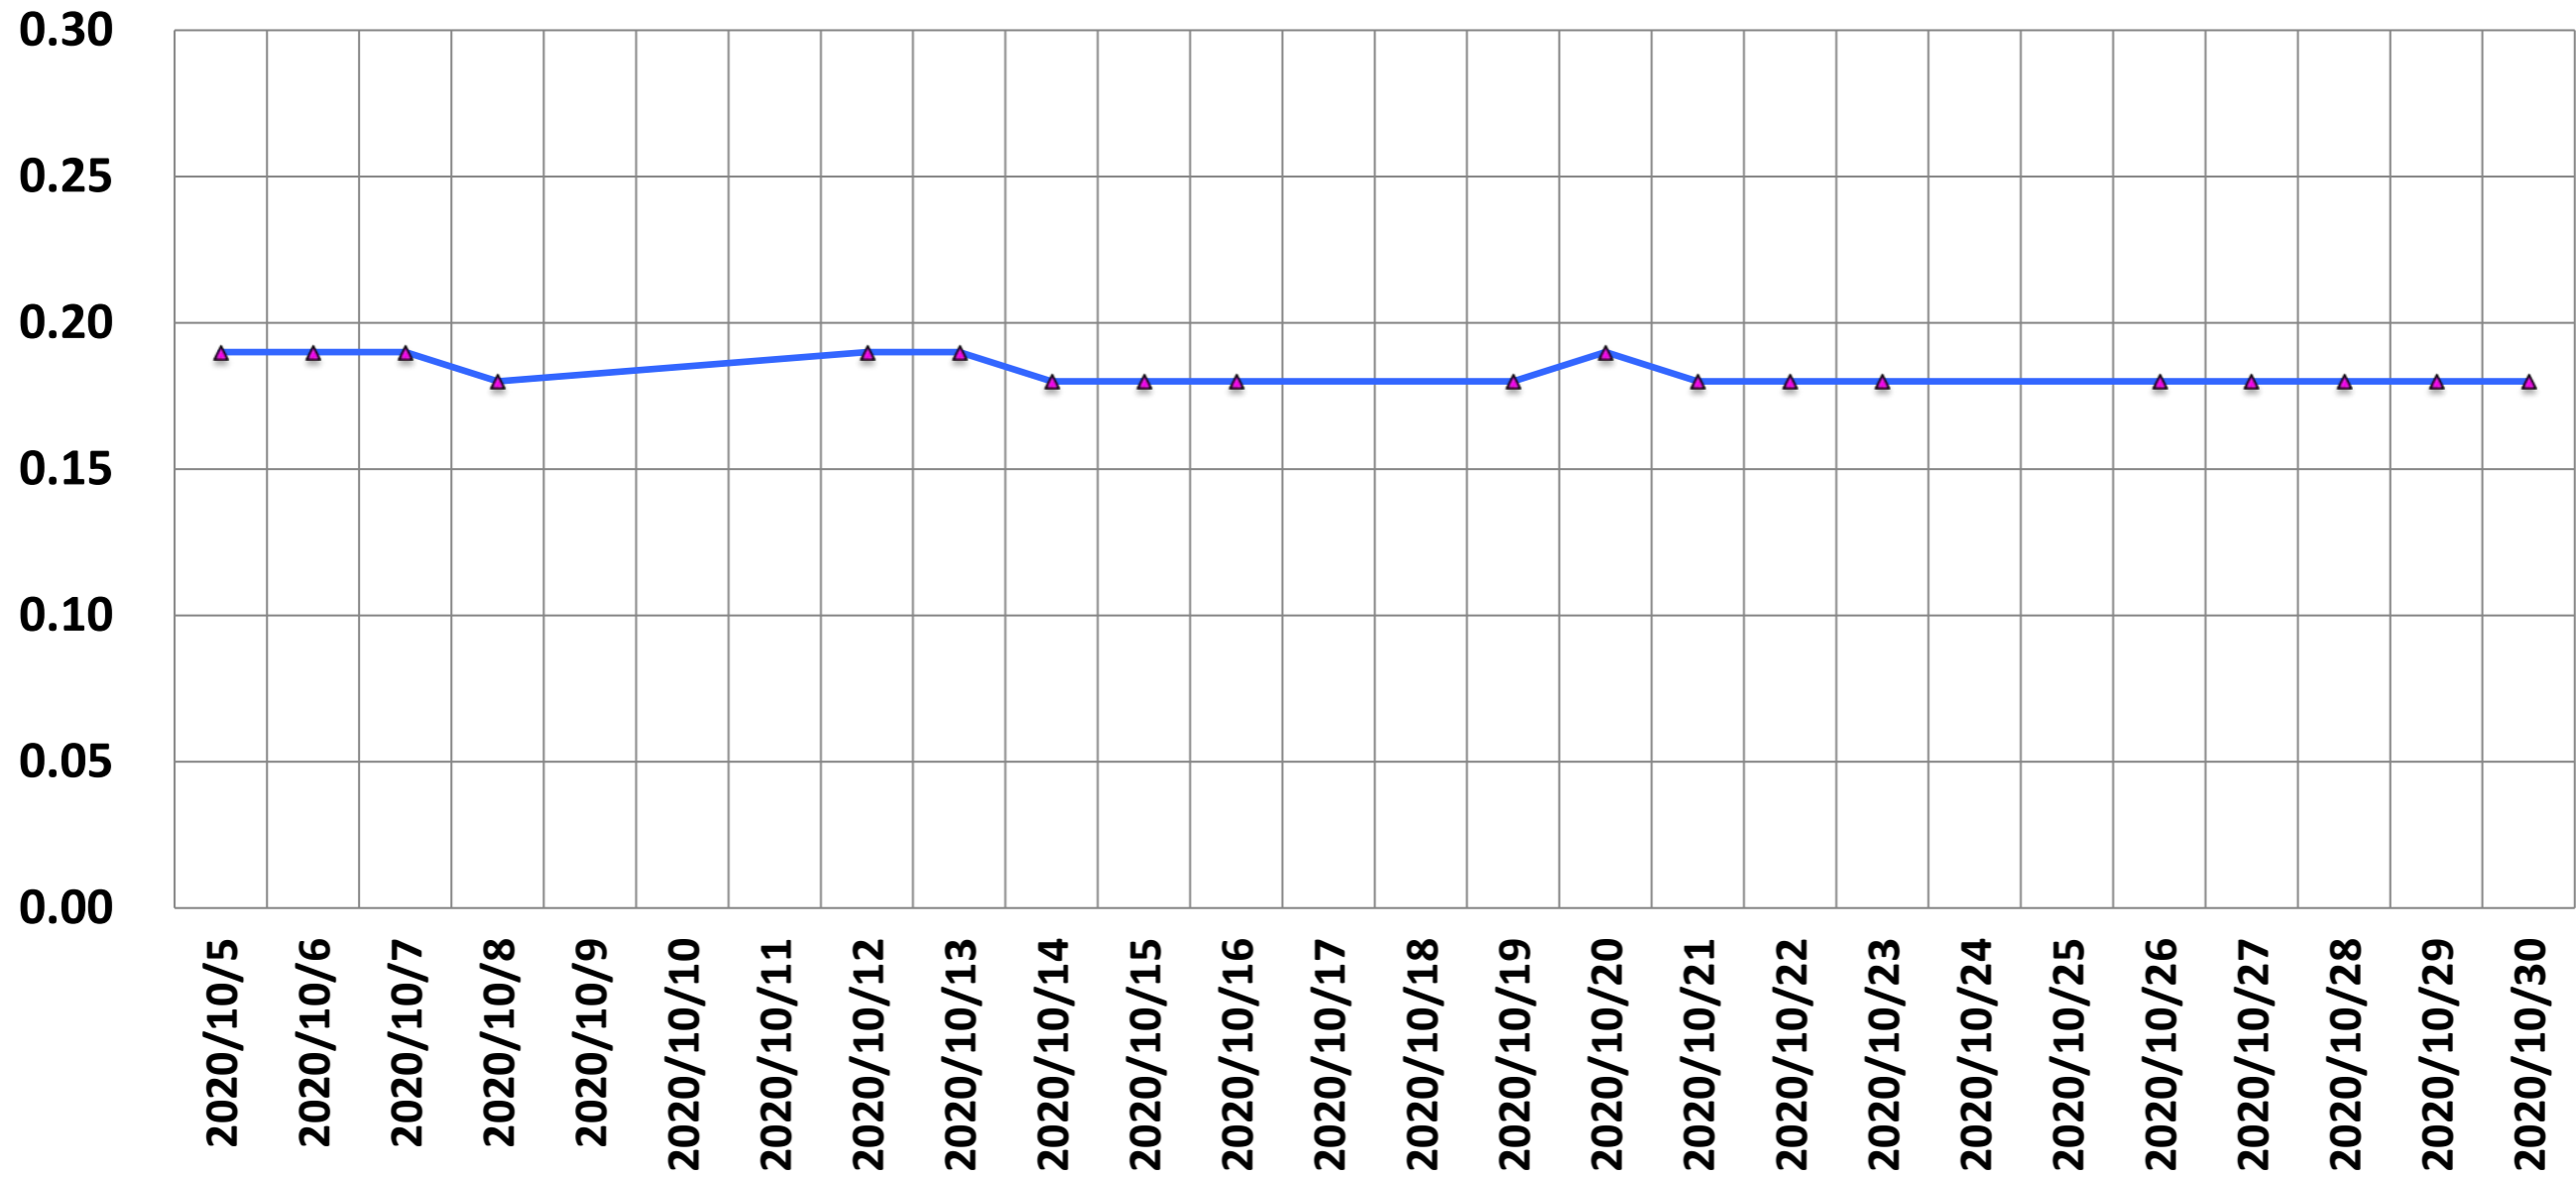

(MHz)

Central Frequency (MHz)

123.2600
123.2595
123.2590
123.2585
123.2580
123.2575
123.2570
123.2565
123.2560
123.2555
123.2550
123.2545
123.2540
123.2535
123.2530

SNR

SGR

P-P/mean of single voxel (%)

(%)

p2p/mean (%)