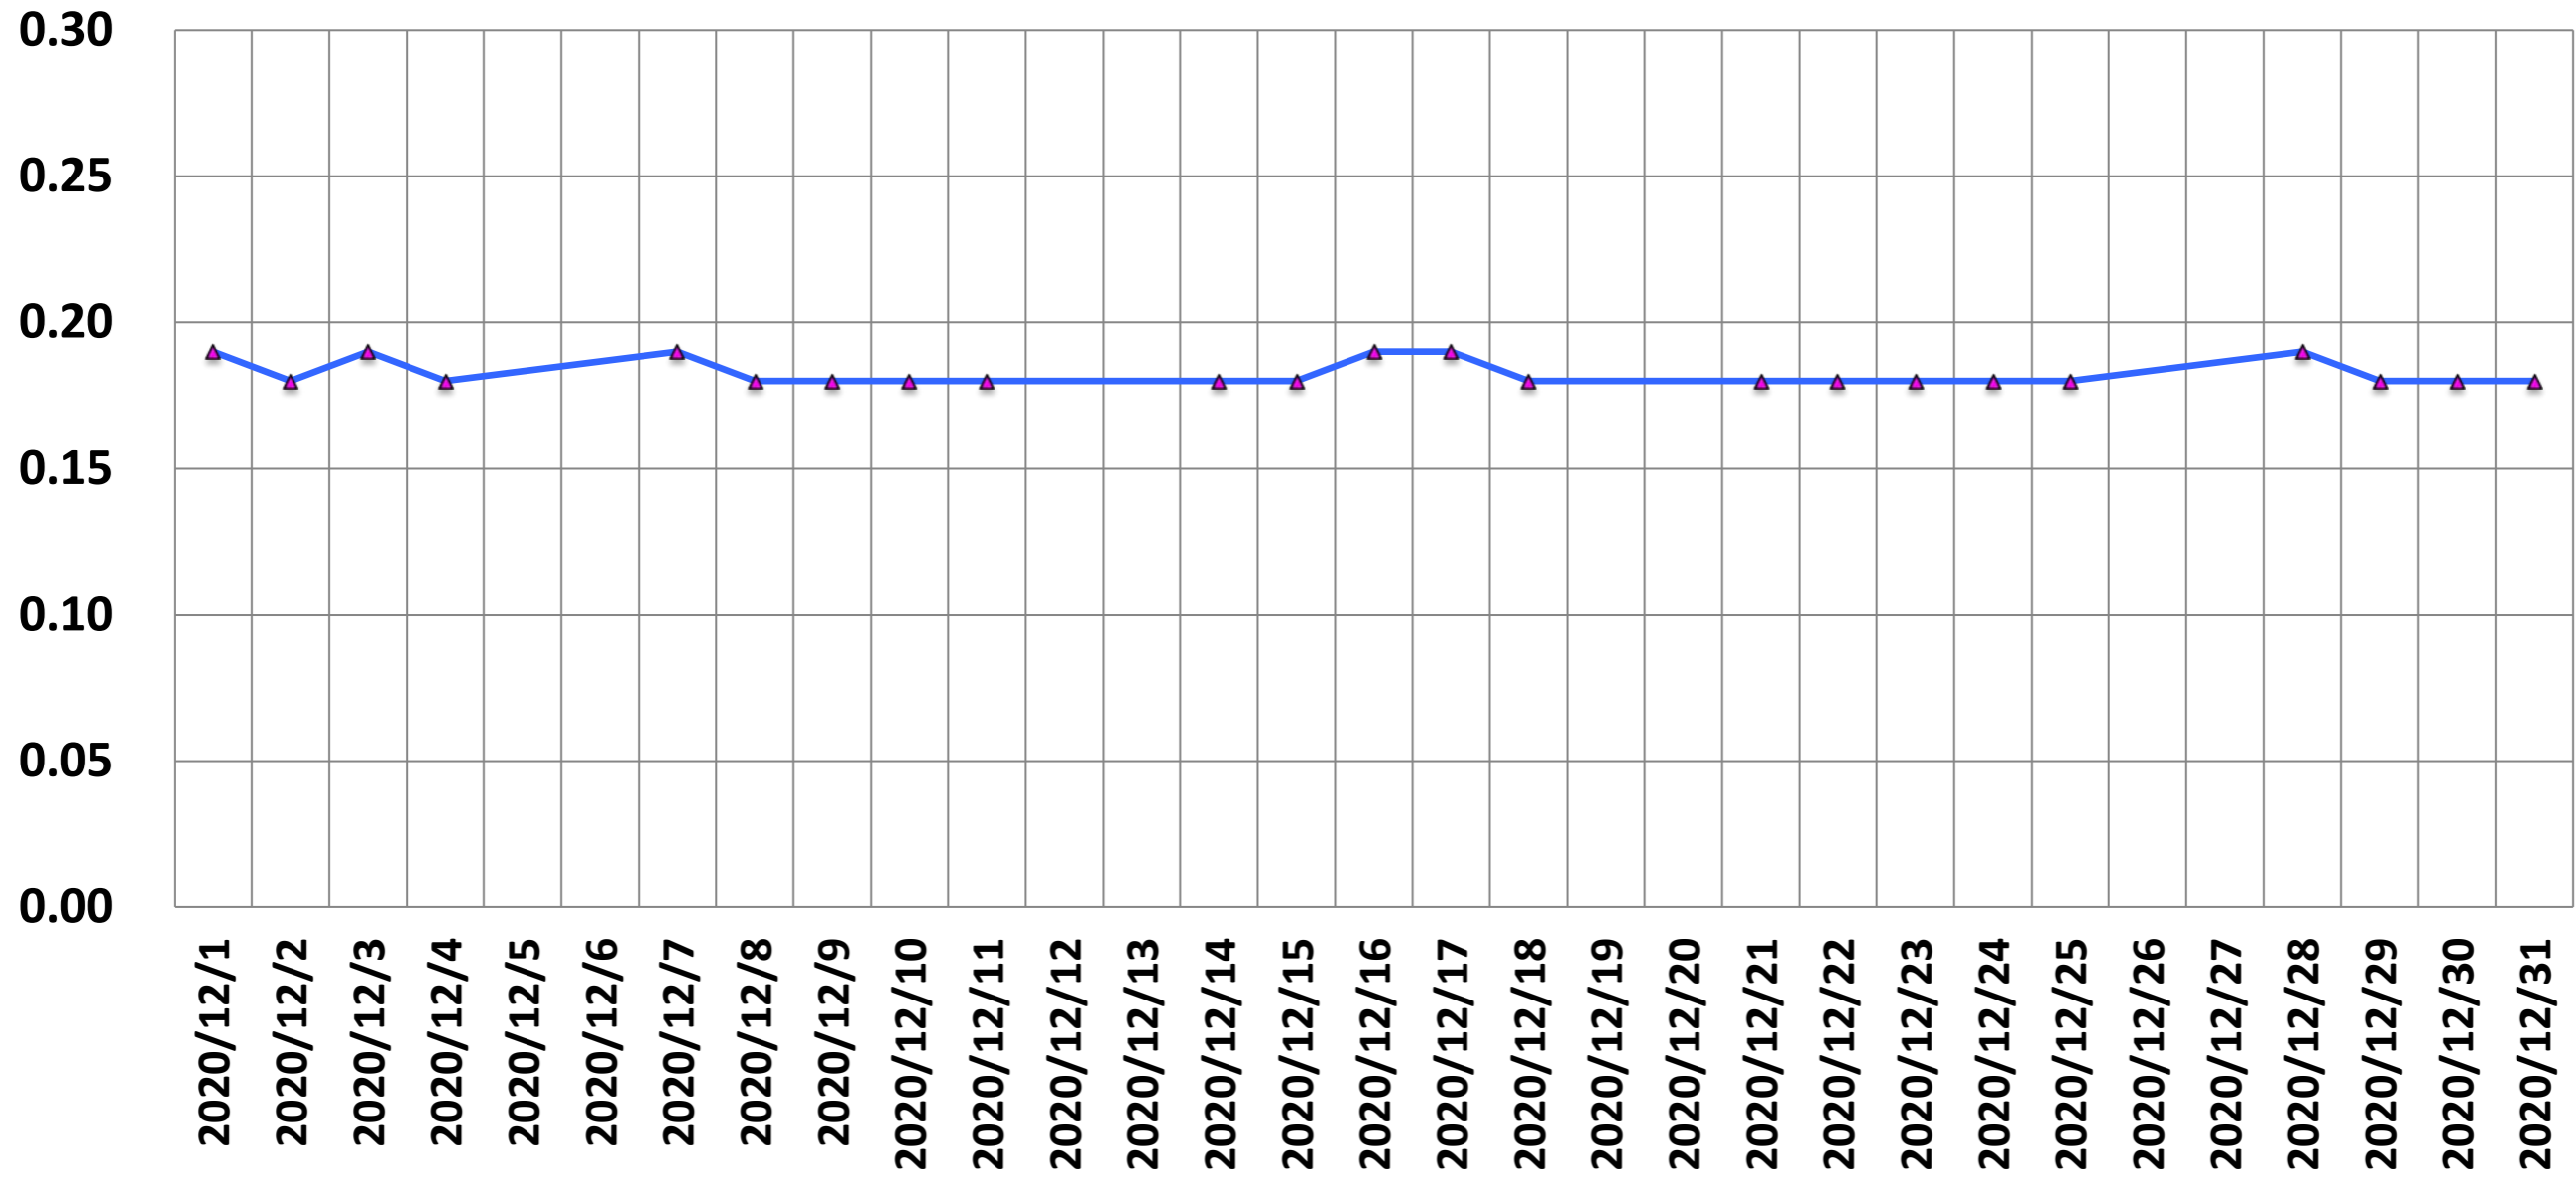

(MHz)

Central Frequency (MHz)

123.2600
123.2595
123.2590
123.2585
123.2580
123.2575
123.2570
123.2565
123.2560
123.2555
123.2550
123.2545
123.2540
123.2535
123.2530

SNR

SGR

P-P/mean of single voxel (%)

(%)

p2p/mean (%)

2020/12/2

2020/12/3

2020/12/4

2020/12/5

2020/12/6

2020/12/7

2020/12/8

2020/12/9

2020/12/10

2020/12/11

2020/12/12

2020/12/13

2020/12/14

2020/12/15

2020/12/16

2020/12/17

2020/12/18

2020/12/19

2020/12/20

2020/12/21

2020/12/22

2020/12/23

2020/12/24

2020/12/25