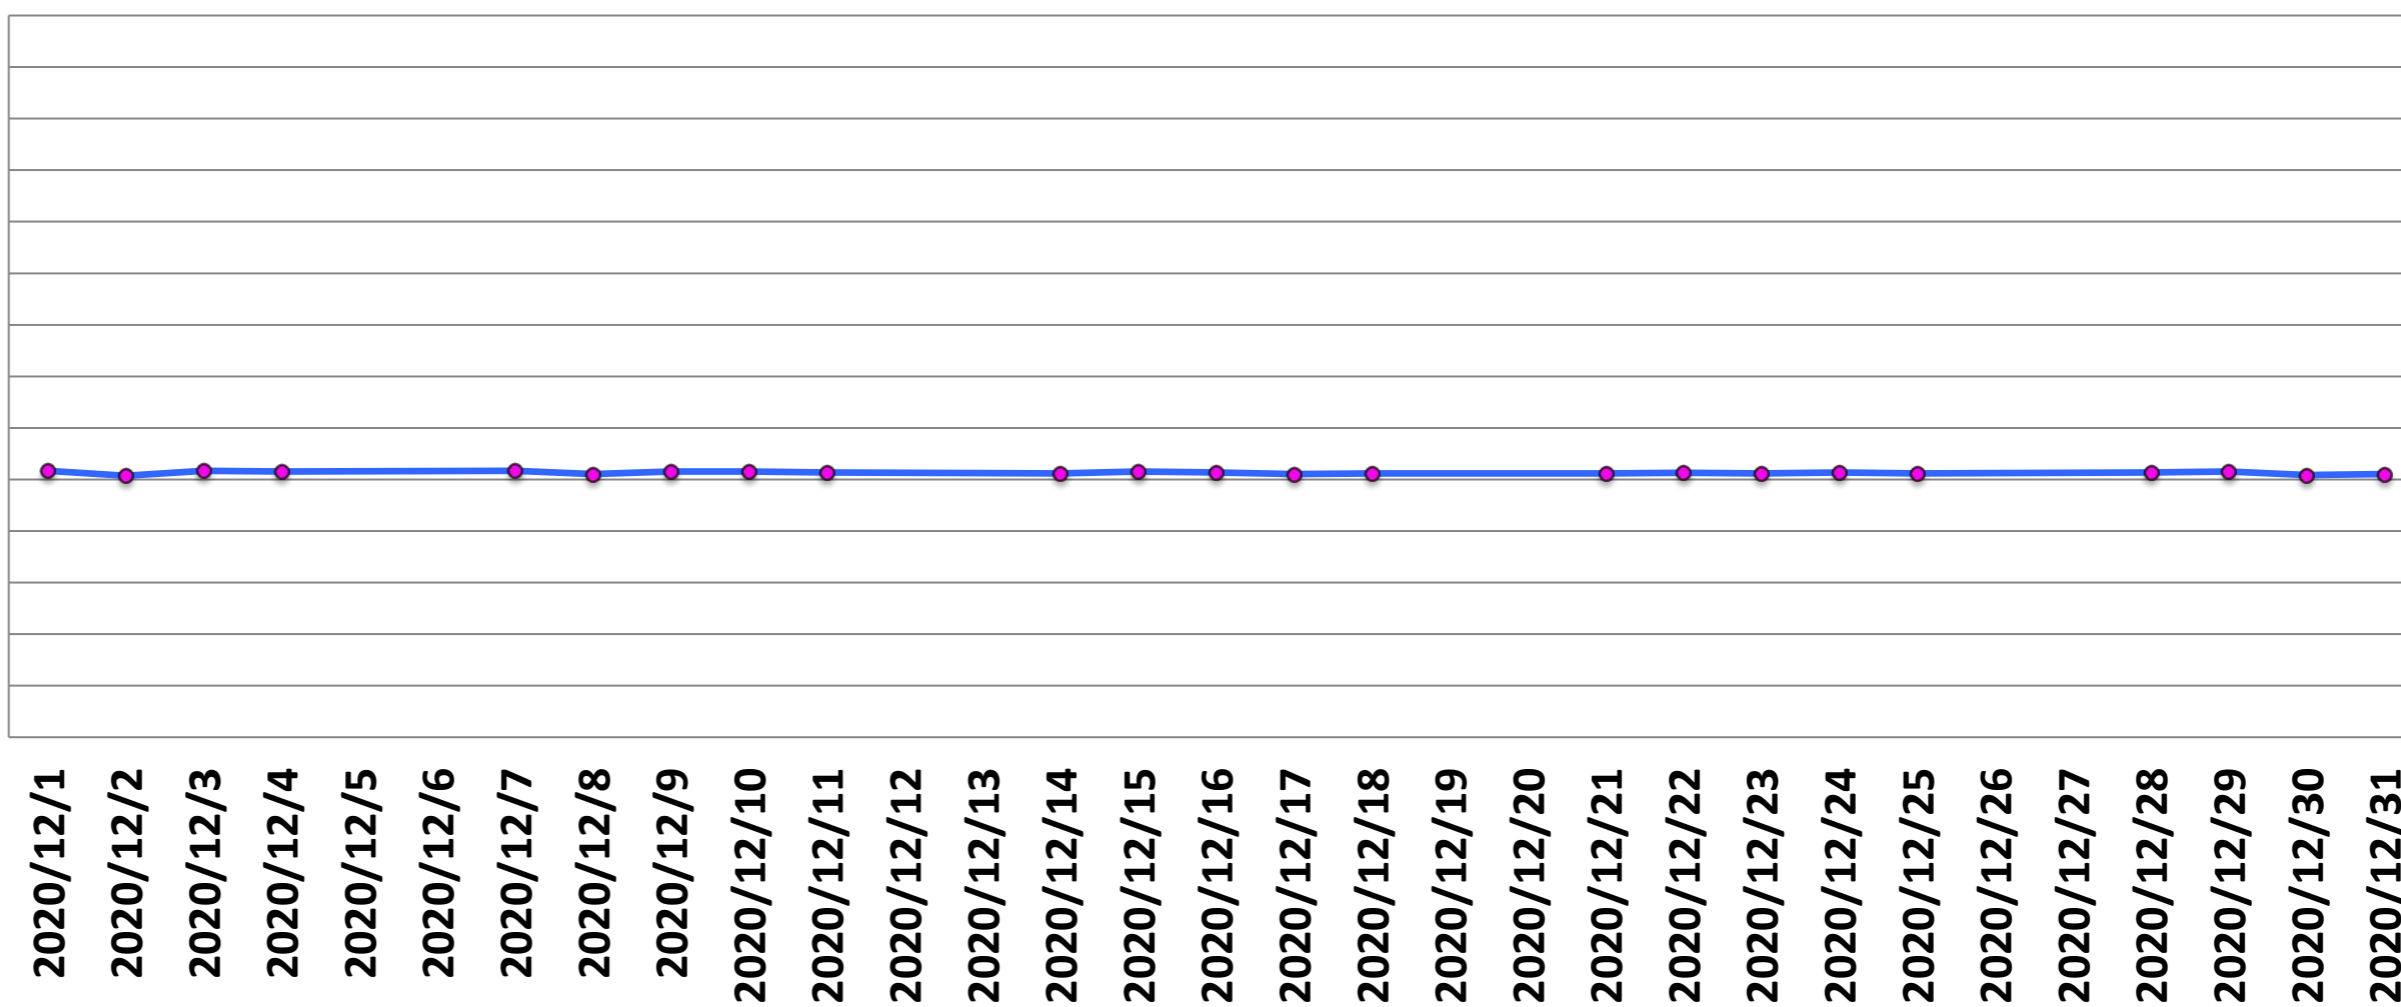

(MHz)

Central Frequency (MHz)

123.2600
123.2595
123.2590
123.2585
123.2580
123.2575
123.2570
123.2565
123.2560
123.2555
123.2550
123.2545
123.2540
123.2535
123.2530

SNR

SGR

P-P/mean of single voxel (%)

(%)

p2p/mean (%)

2020/12/2

2020/12/3

2020/12/4

2020/12/5

2020/12/6

2020/12/7

2020/12/8

2020/12/9

2020/12/10

2020/12/11

2020/12/12

2020/12/13

2020/12/14

2020/12/15

2020/12/16

2020/12/17

2020/12/18

2020/12/19

2020/12/20

2020/12/21

2020/12/22

2020/12/23

2020/12/24

2020/12/25