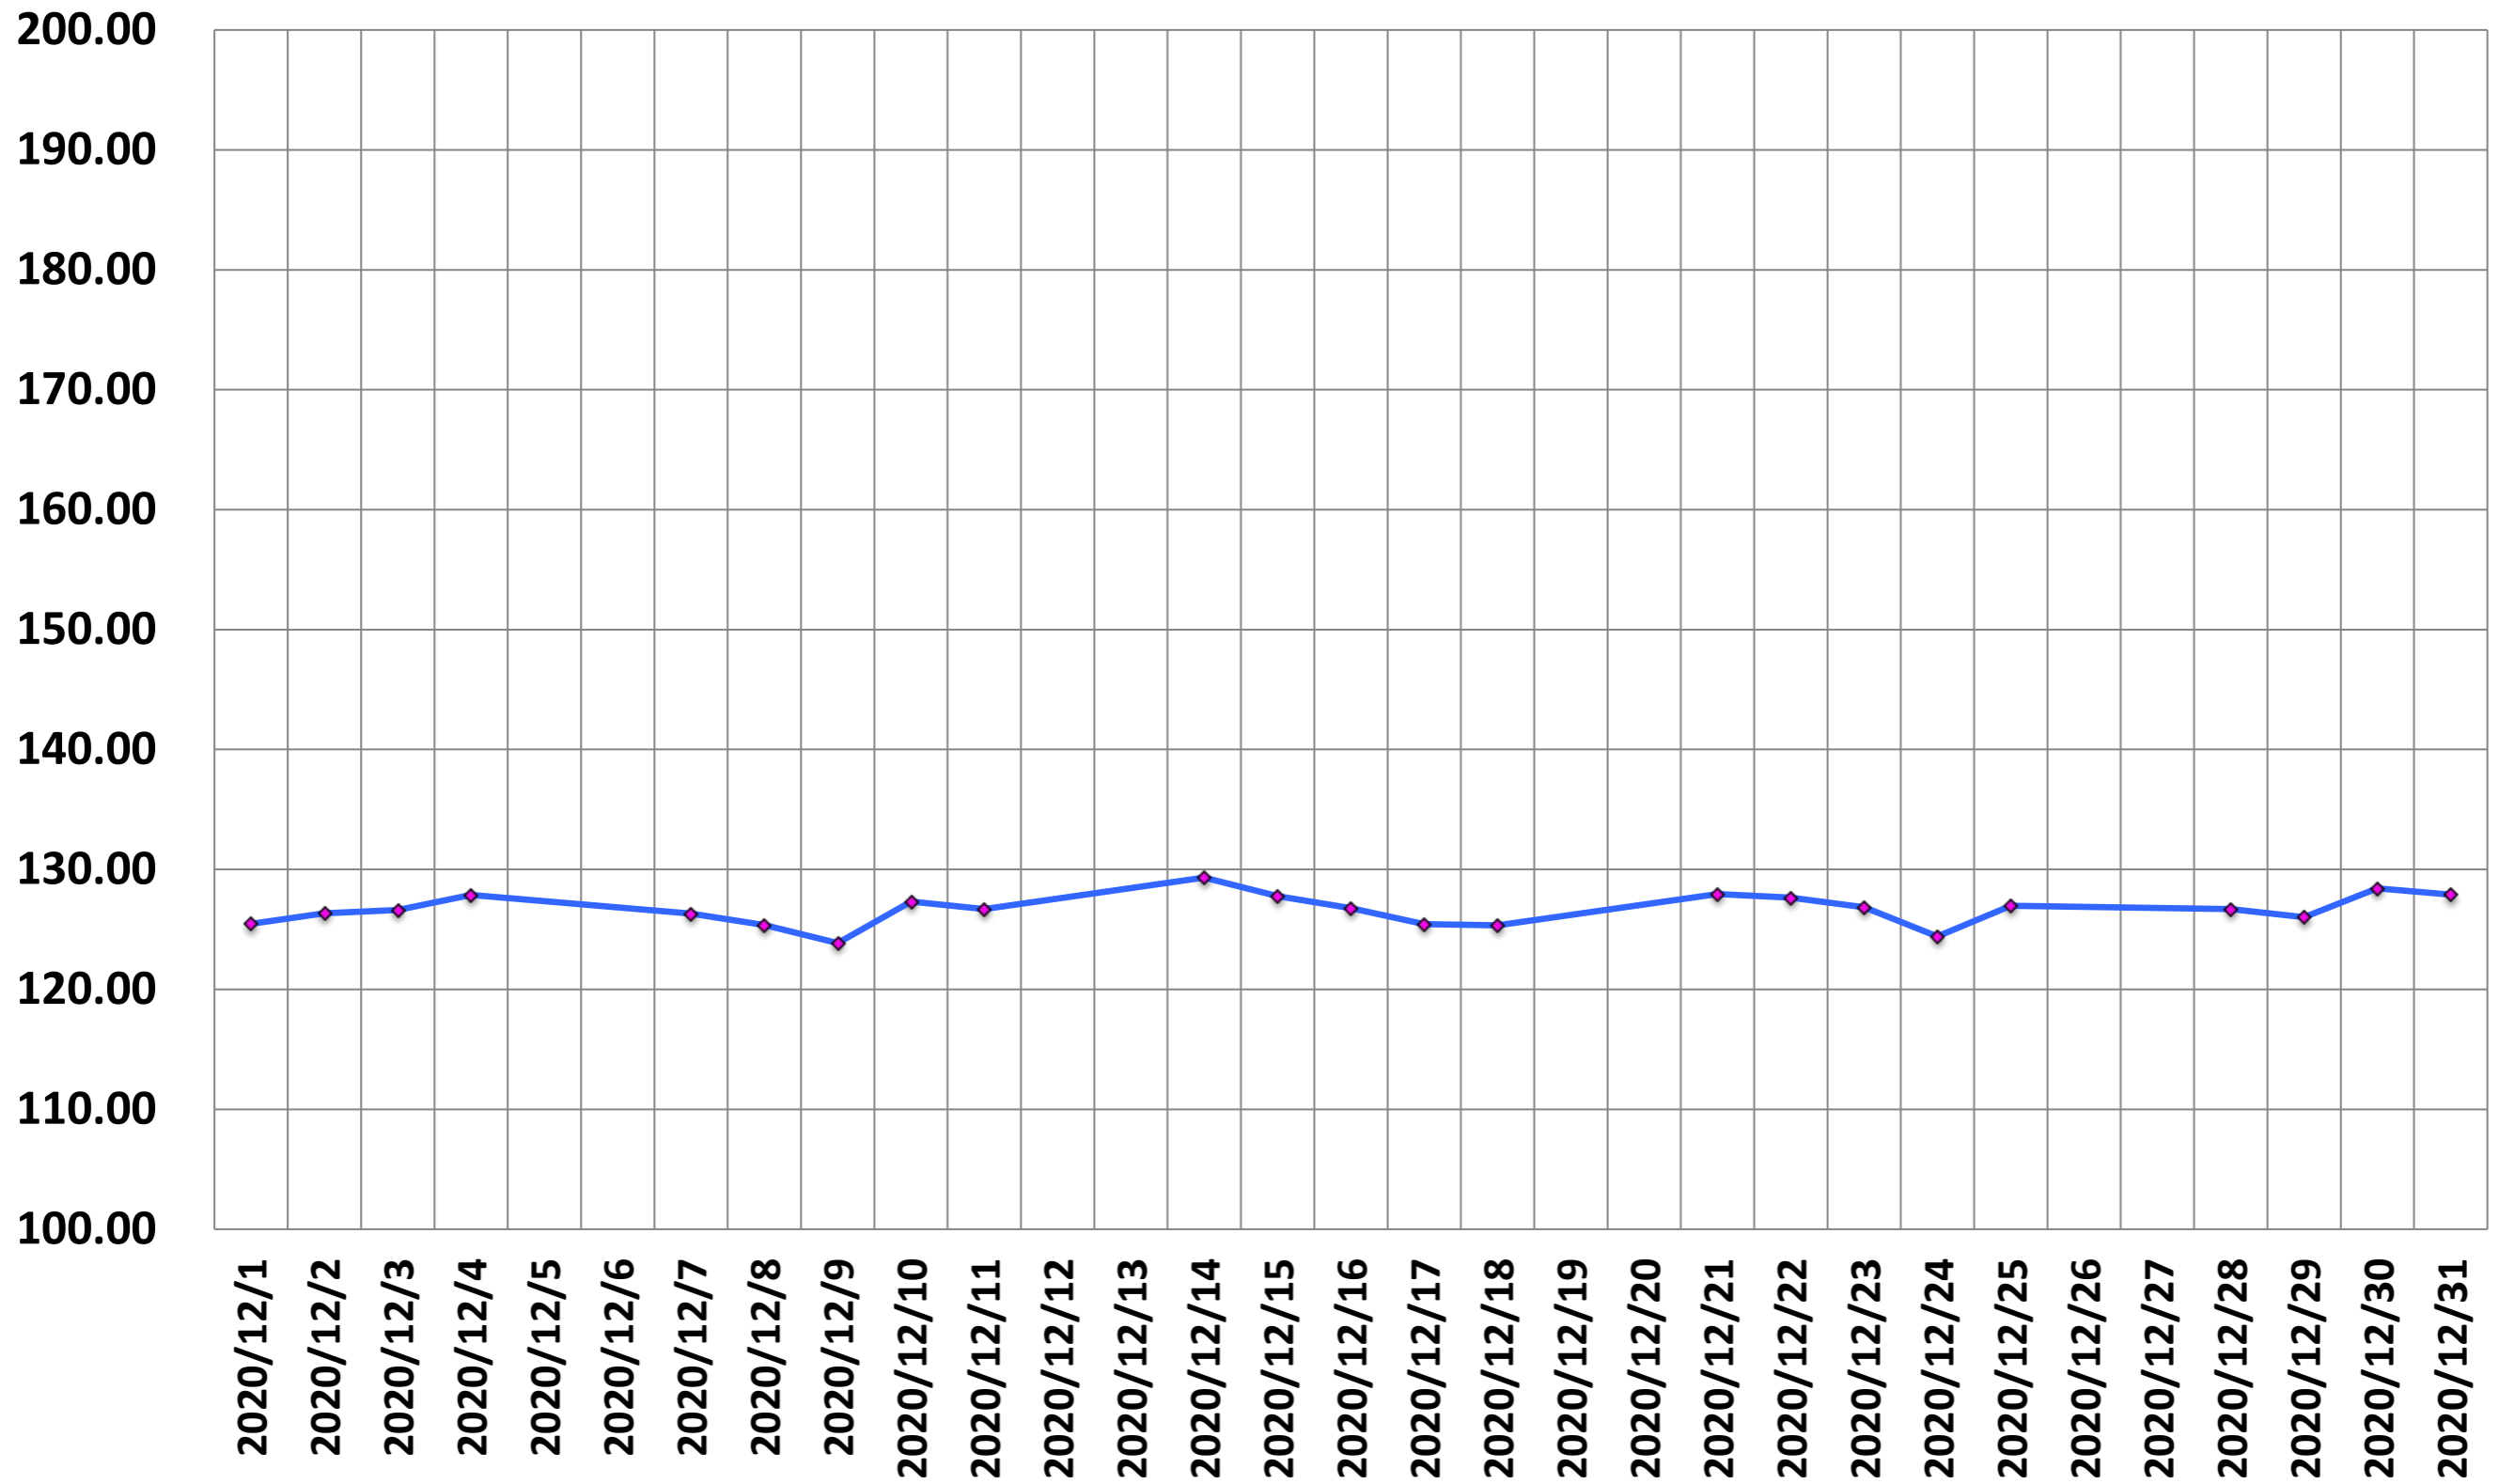

(MHz)

Central Frequency (MHz)

123.2600
123.2595
123.2590
123.2585
123.2580
123.2575
123.2570
123.2565
123.2560
123.2555
123.2550
123.2545
123.2540
123.2535
123.2530

SNR

SGR

P-P/mean of single voxel (%)

(%)

p2p/mean (%)

2020/12/2

2020/12/3

2020/12/4

2020/12/5

2020/12/6

2020/12/7

2020/12/8

2020/12/9

2020/12/10

2020/12/11

2020/12/12

2020/12/13

2020/12/14

2020/12/15

2020/12/16

2020/12/17

2020/12/18

2020/12/19

2020/12/20

2020/12/21

2020/12/22

2020/12/23

2020/12/24

2020/12/25