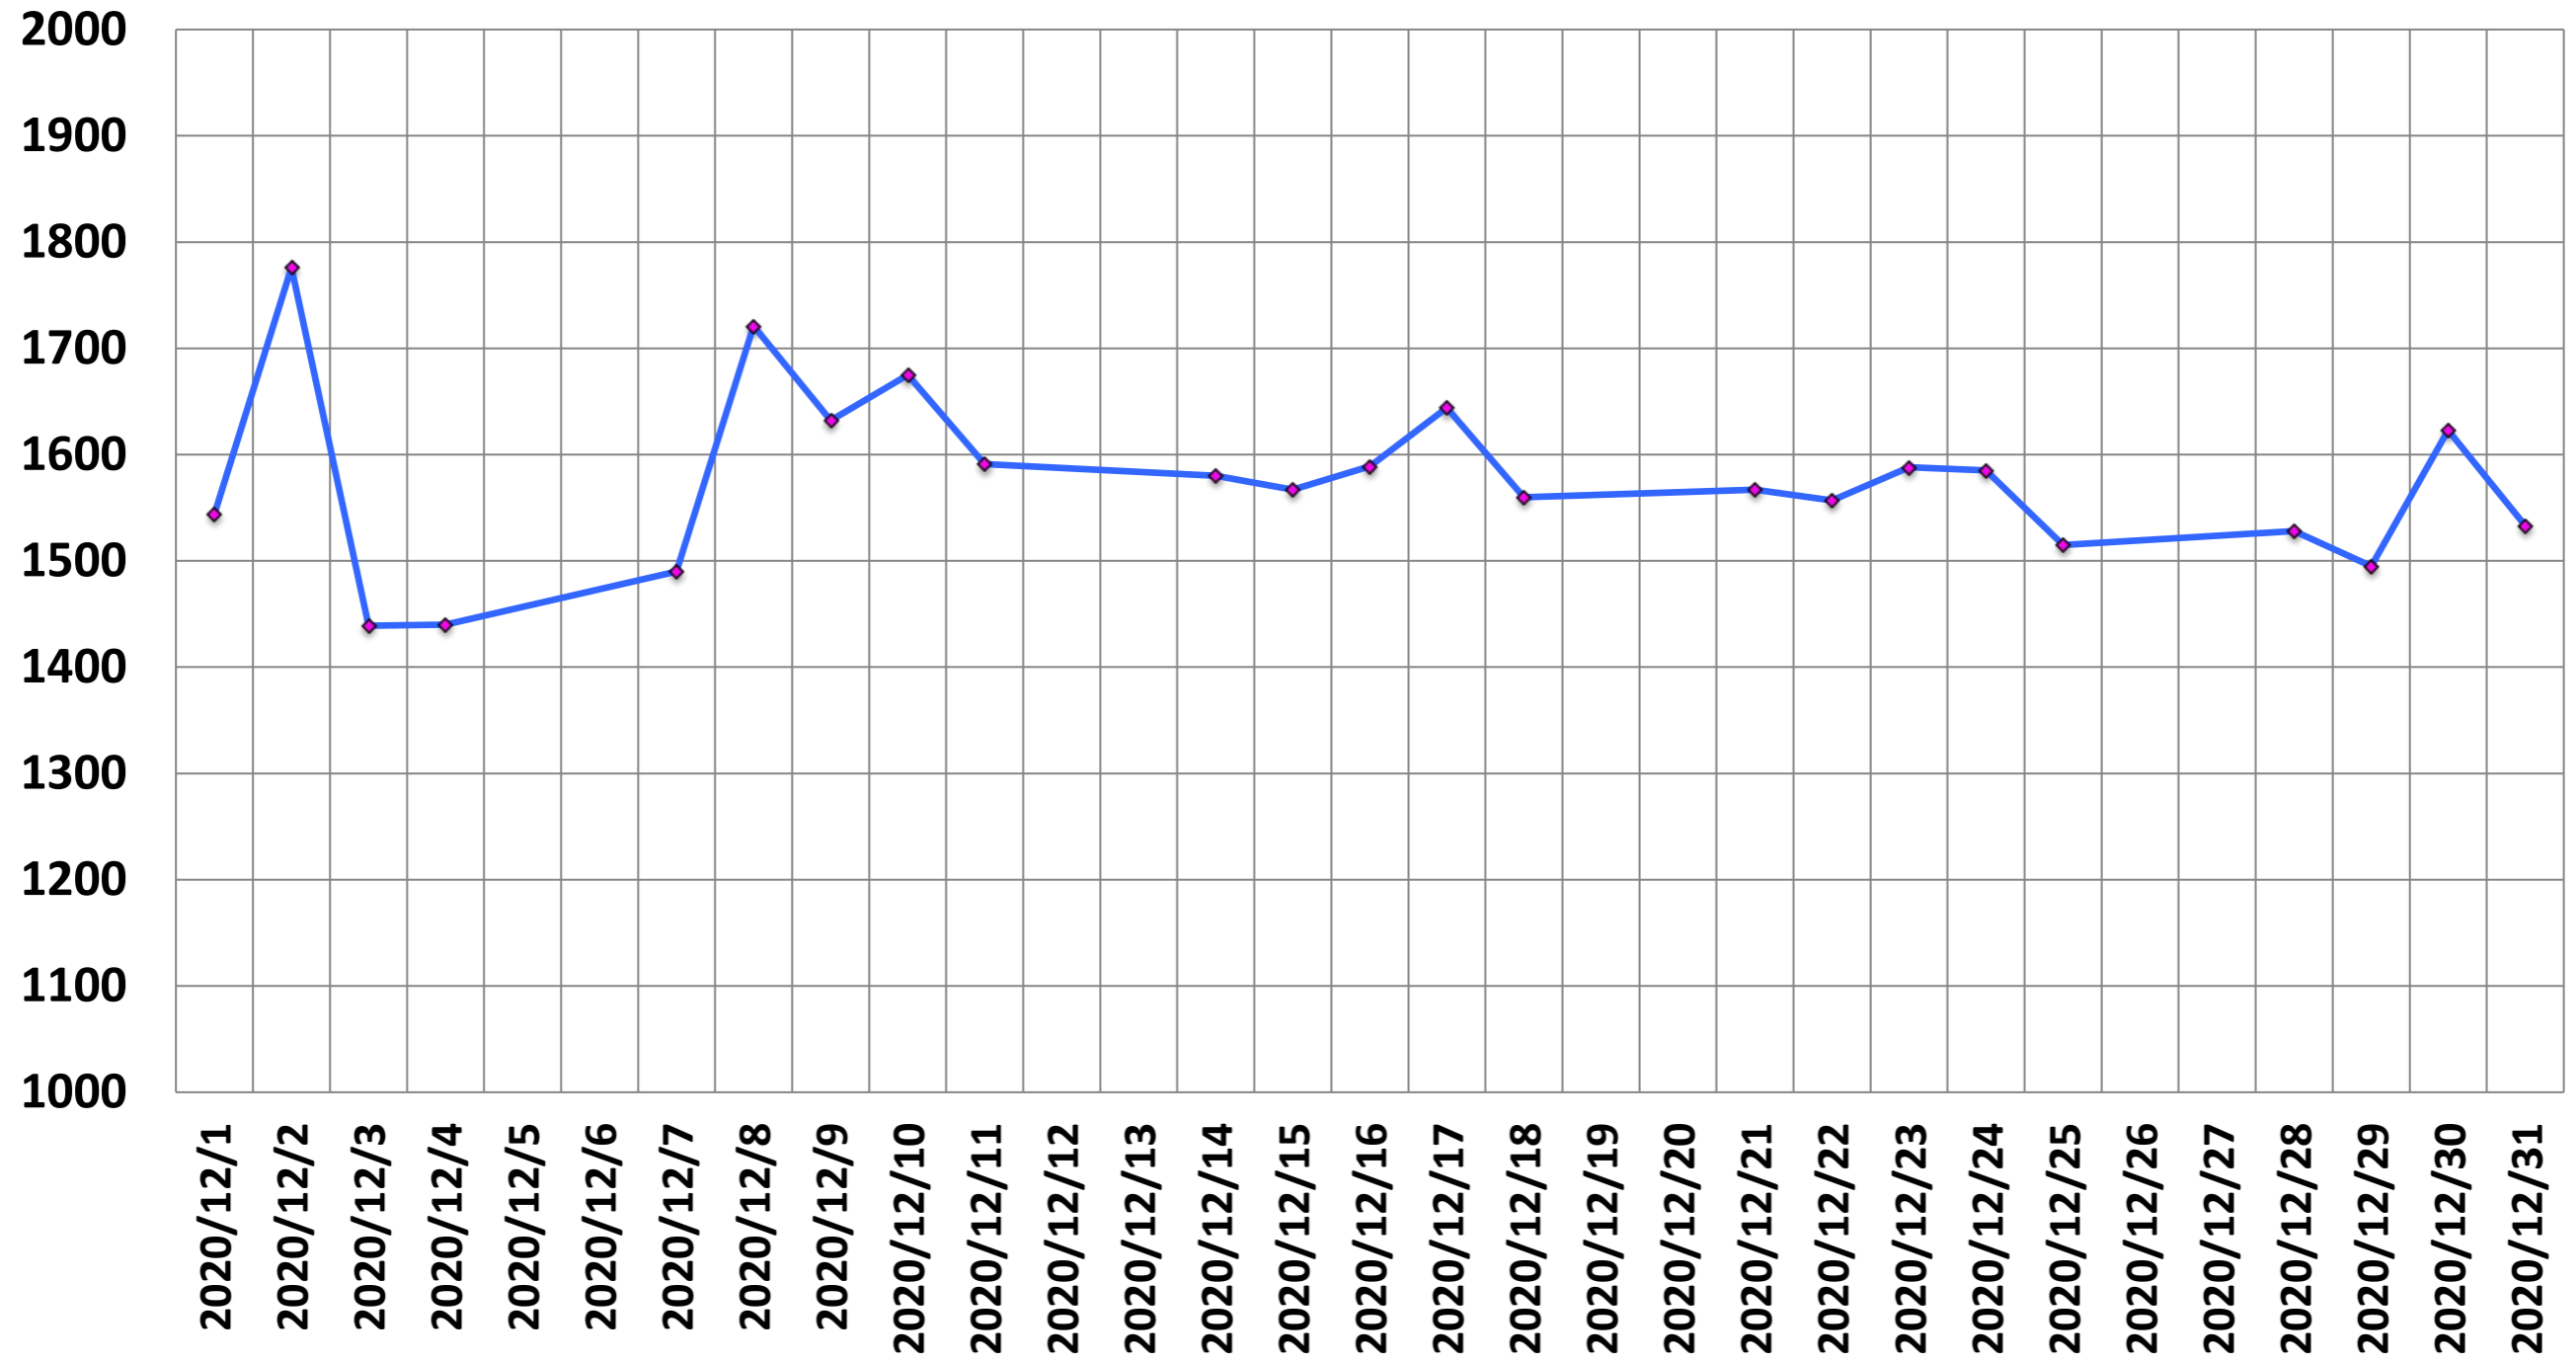

(MHz)

Central Frequency (MHz)

123.2600
123.2595
123.2590
123.2585
123.2580
123.2575
123.2570
123.2565
123.2560
123.2555
123.2550
123.2545
123.2540
123.2535
123.2530

SNR

SGR

P-P/mean of single voxel (%)

(%)

p2p/mean (%)

2020/12/2

2020/12/3

2020/12/4

2020/12/5

2020/12/6

2020/12/7

2020/12/8

2020/12/9

2020/12/10

2020/12/11

2020/12/12

2020/12/13

2020/12/14

2020/12/15

2020/12/16

2020/12/17

2020/12/18

2020/12/19

2020/12/20

2020/12/21

2020/12/22

2020/12/23

2020/12/24

2020/12/25