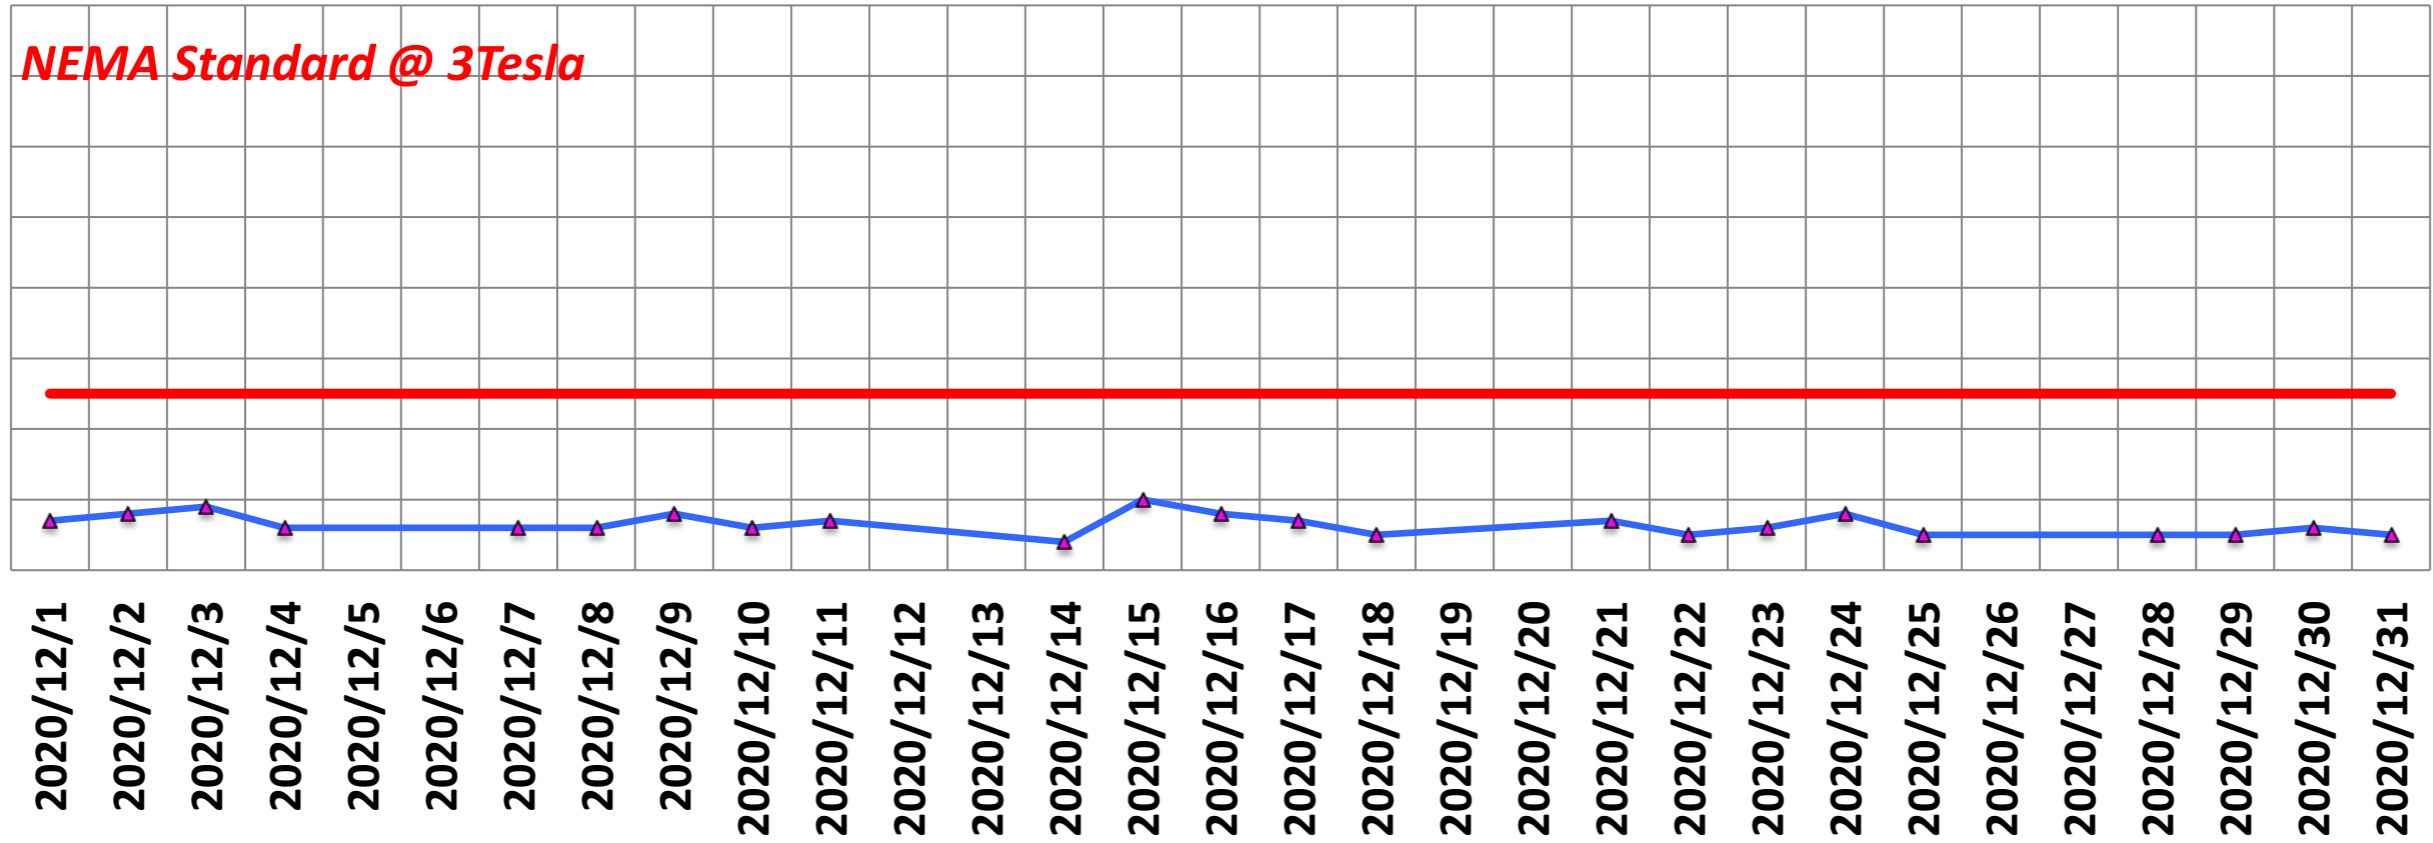

p2p/mean (%)

(%)

0.8
0.7
0.6
0.5
0.4
0.3
0.2
0.1
0

NEMA Standard @ 3Tesla