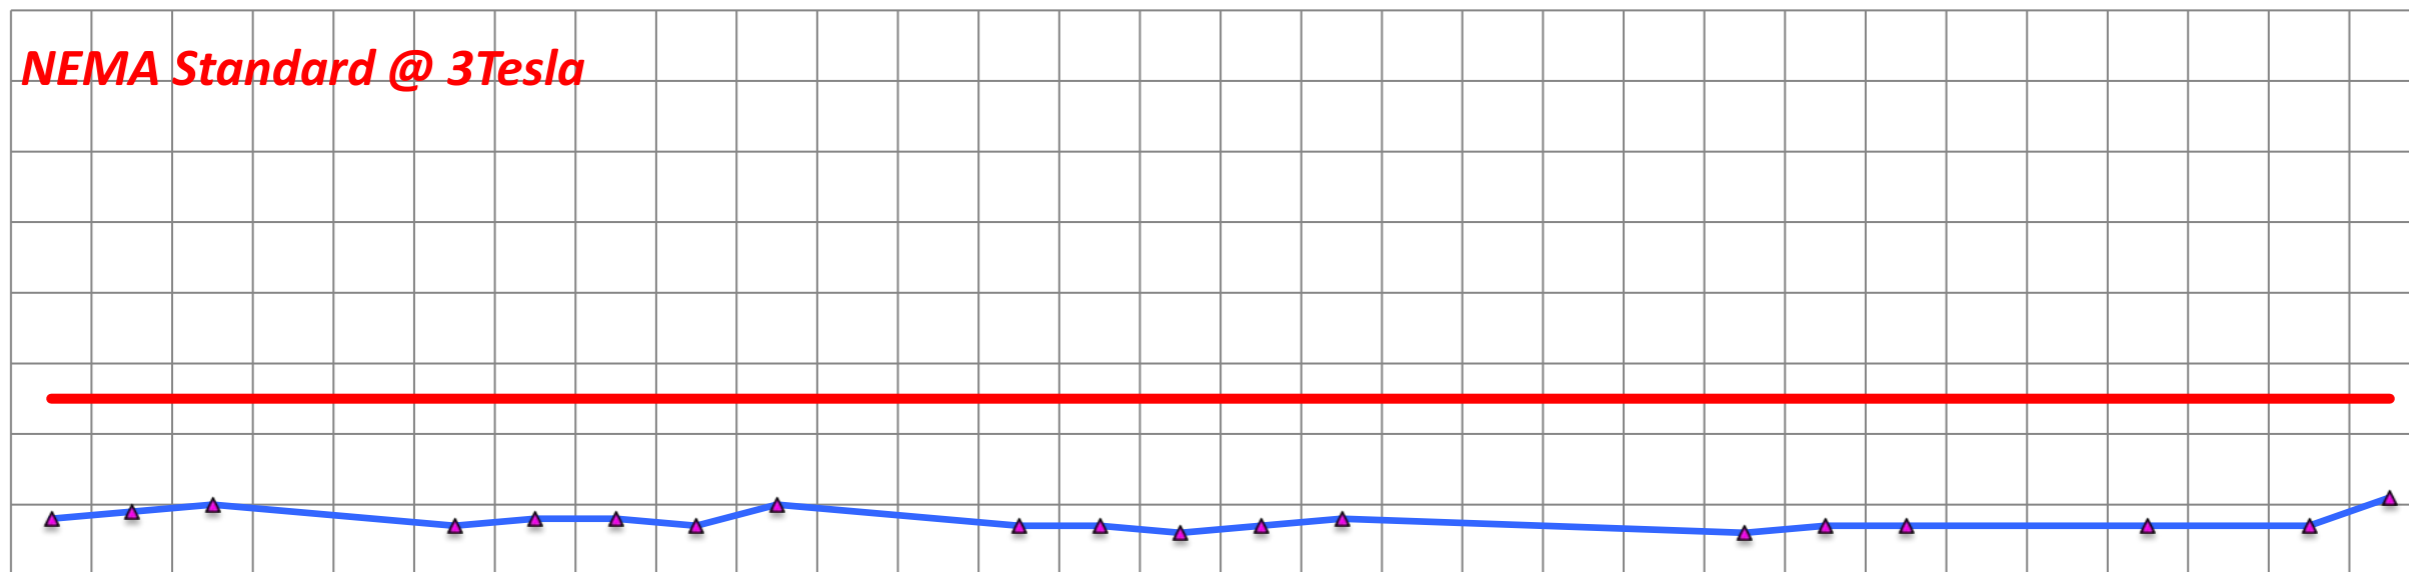

p2p/mean (%)

(%)

0.8
0.7
0.6
0.5
0.4
0.3
0.2
0.1
0

NEMA Standard @ 3Tesla

2021/9/1
2021/9/2
2021/9/3
2021/9/4
2021/9/5
2021/9/6
2021/9/7
2021/9/8
2021/9/9
2021/9/10
2021/9/11
2021/9/12
2021/9/13
2021/9/14
2021/9/15
2021/9/16
2021/9/17
2021/9/18
2021/9/19
2021/9/20
2021/9/21
2021/9/22
2021/9/23
2021/9/24
2021/9/25
2021/9/26
2021/9/27
2021/9/28
2021/9/29
2021/9/30